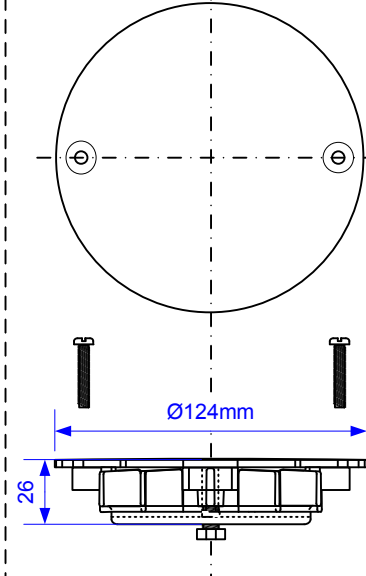

Code:

Untrapped Gully with 22mm Outlet for use with Sheet Flooring.

MALPINE
Plumbing Products

Grid dimensions for
USG1WH (with screws)
USG1WH-NSC (no screws)

Grid dimensions for
USG1SS

Grid dimensions for
USG1SS-SL-SC (with screws)
USG1SS-SL-NSC (no screws)

**Each
product
uses this
Trap Body**

Drawing verified
correct as of:

28/08/2017
RM

DRAWN BY

RM

REVISED

SCALE

1: 3