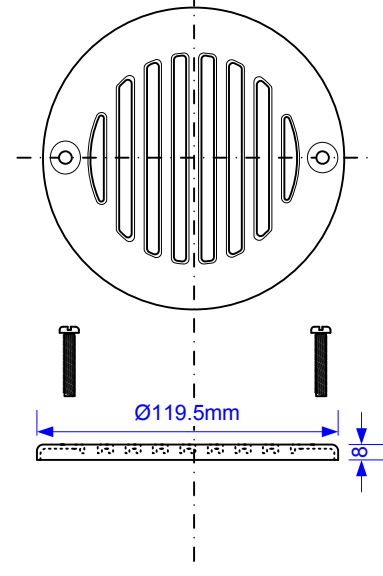

Code:

Untrapped Gully with 22mm Outlet for use with Sheet Flooring.

MALPINE
Plumbing Products

Grid dimensions for
USG1WH (with screws)
USG1WH-NSC (no screws)

Grid dimensions for
USG1SS

Grid dimensions for
USG1SS-SL-SC (with screws)
USG1SS-SL-NSC (no screws)

**Each
product
uses this
Trap Body**

Drawing verified
correct as of:

28/08/2017
RM

DRAWN BY

RM

REVISED

SCALE

1: 3