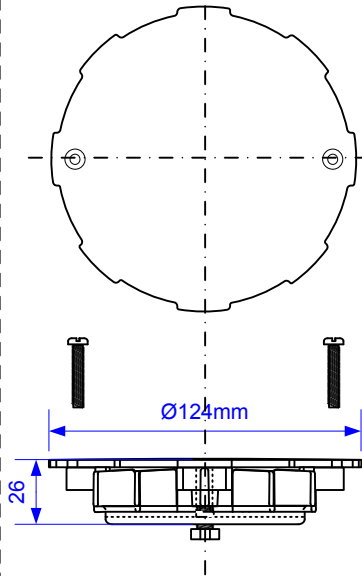

Code:

Untrapped Gully with 22mm Outlet for use with Sheet Flooring.

MALPINE
Plumbing Products

Grid dimensions for
USG1WH (with screws)
USG1WH-NSC (no screws)

Grid dimensions for
USG1SS

Grid dimensions for
USG1SS-SL-SC (with screws)
USG1SS-SL-NSC (no screws)

**Each
product
uses this
Trap Body**

Drawing verified
correct as of:

28/08/2017
RM

DRAWN BY

RM

REVISED

SCALE

1: 3