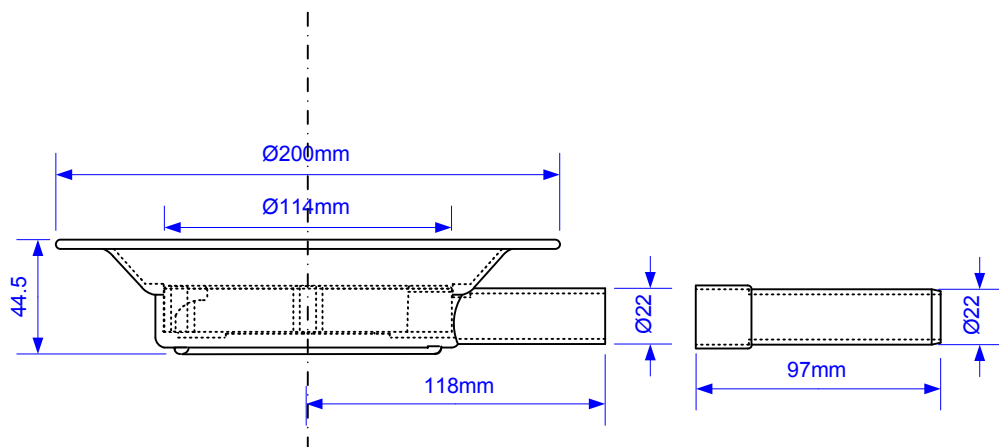

Code:

Untrapped Gully with 22mm Outlet for use with Sheet Flooring.

MALPINE
Plumbing Products

Grid dimensions for
USG1WH (with screws)
USG1WH-NSC (no screws)

Grid dimensions for
USG1SS

Grid dimensions for
USG1SS-SL-SC (with screws)
USG1SS-SL-NSC (no screws)

**Each
product
uses this
Trap Body**

Drawing verified
correct as of:

28/08/2017
RM

DRAWN BY

RM

REVISED

SCALE

1: 3