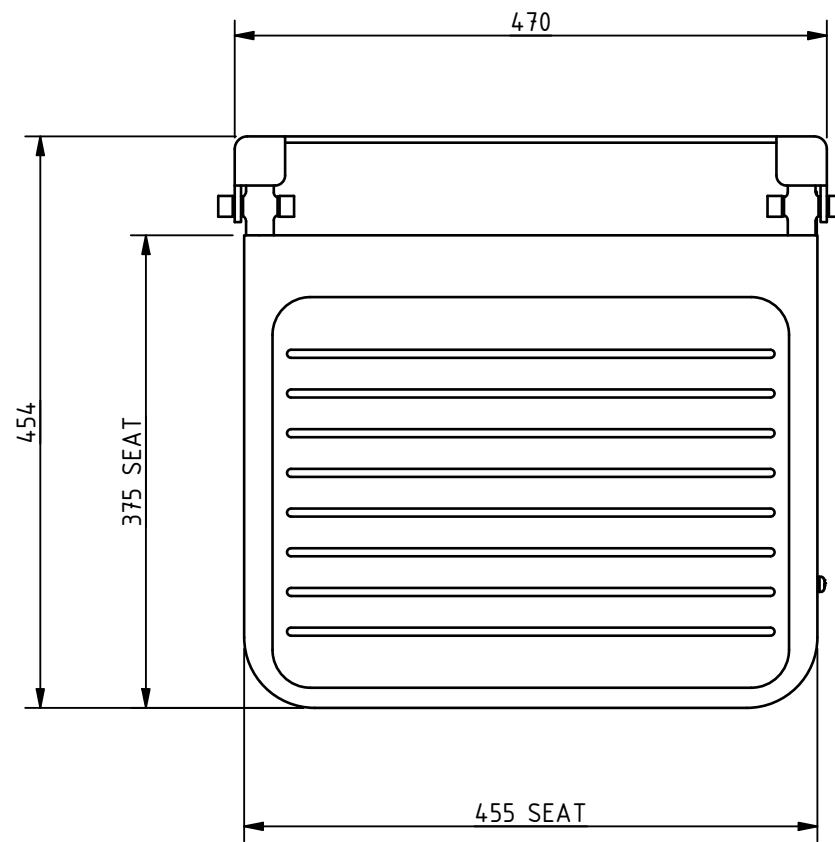

PRODUCT INFO: 130204 - WALL MOUNTED SHOWER SEAT, LEGS, PADDED

ALL DIMENSIONS ARE IN mm UNLESS STATED OTHERWISE

MKT-130204 REV 1

DISCLAIMER: NYMAS GROUP MAKES EVERY EFFORT TO ENSURE THAT THE INFORMATION PROVIDED ON THIS DRAWING IS CORRECT. HOWEVER, WE CANNOT GUARANTEE THIS, AND ACCEPT NO LIABILITY FOR ANY INFORMATION OR ADVICE GIVEN ON THIS DRAWING.