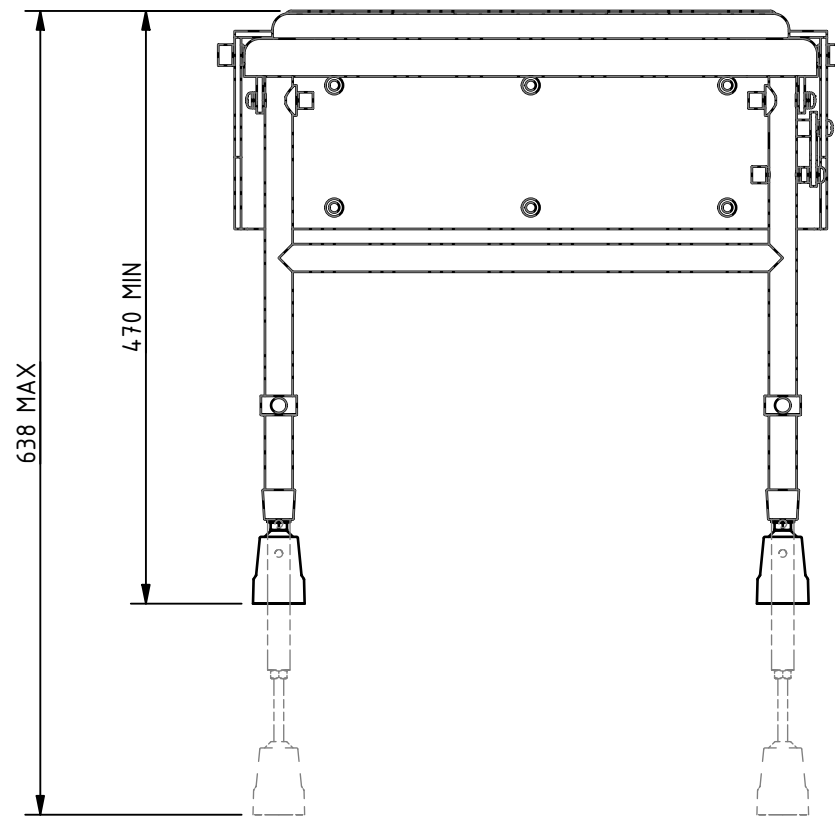

PRODUCT INFO: 130204 - WALL MOUNTED SHOWER SEAT, LEGS, PADDED

ALL DIMENSIONS ARE IN mm UNLESS STATED OTHERWISE

MKT-130204 REV 1

DISCLAIMER: NYMAS GROUP MAKES EVERY EFFORT TO ENSURE THAT THE INFORMATION PROVIDED ON THIS DRAWING IS CORRECT. HOWEVER, WE CANNOT GUARANTEE THIS, AND ACCEPT NO LIABILITY FOR ANY INFORMATION OR ADVICE GIVEN ON THIS DRAWING.