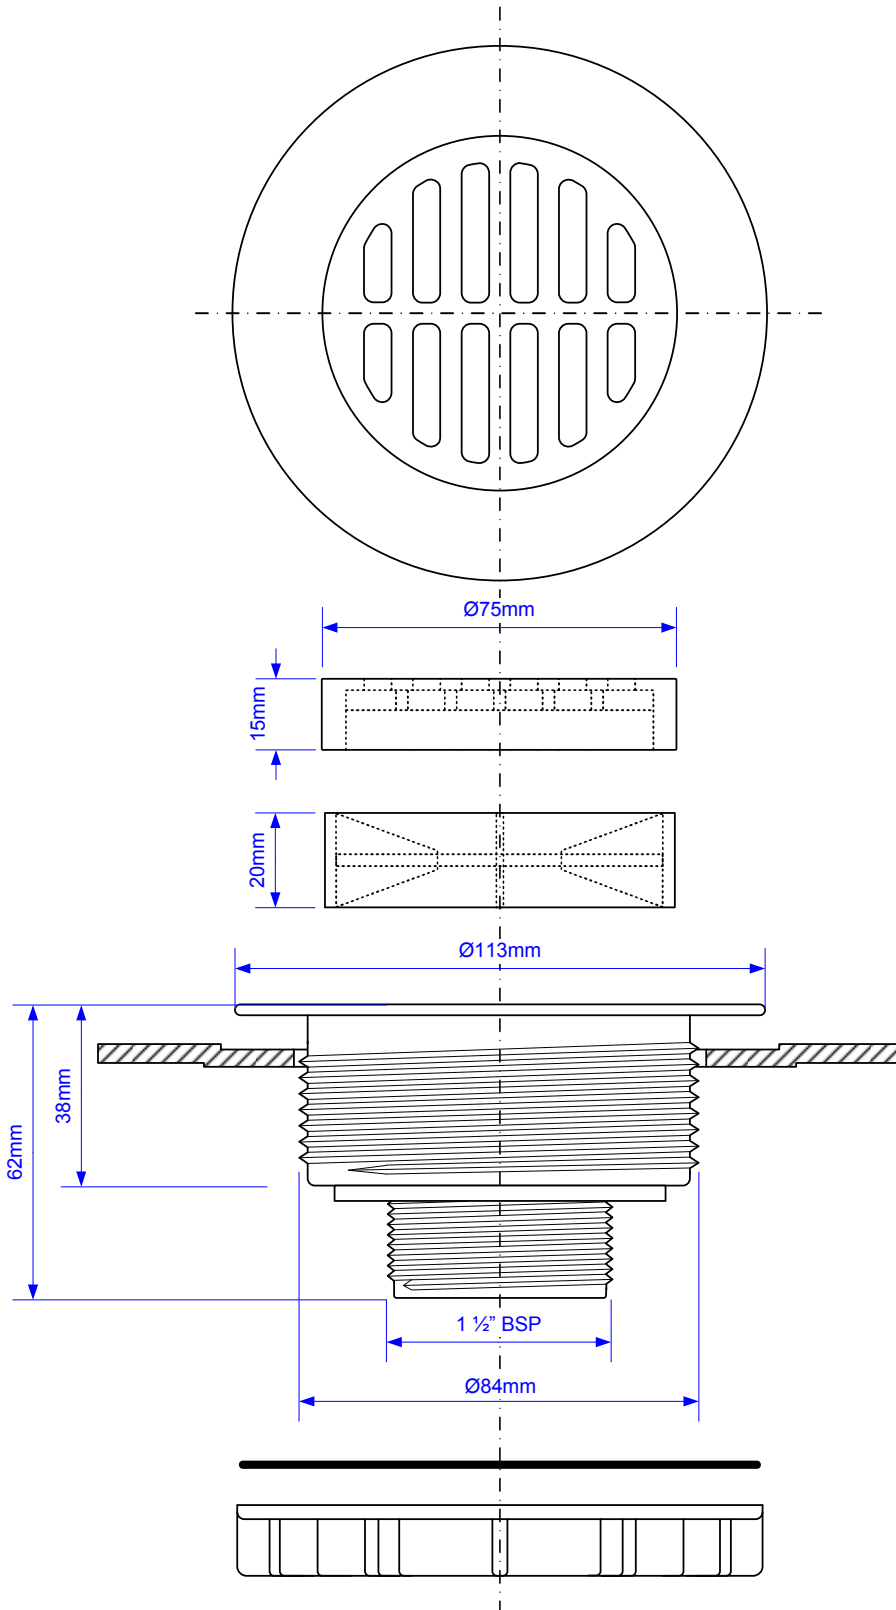

Code:

**SWHF1-WH**

©McALPINE  
21/05/2003

Drawing verified  
correct as of:

04/12/2014  
RM

DRAWN BY

RM

REVISED

04/12/2014

FILENAME

SWHF1-WH.VSD

SCALE

1: 1.5

DATE

04/12/2014