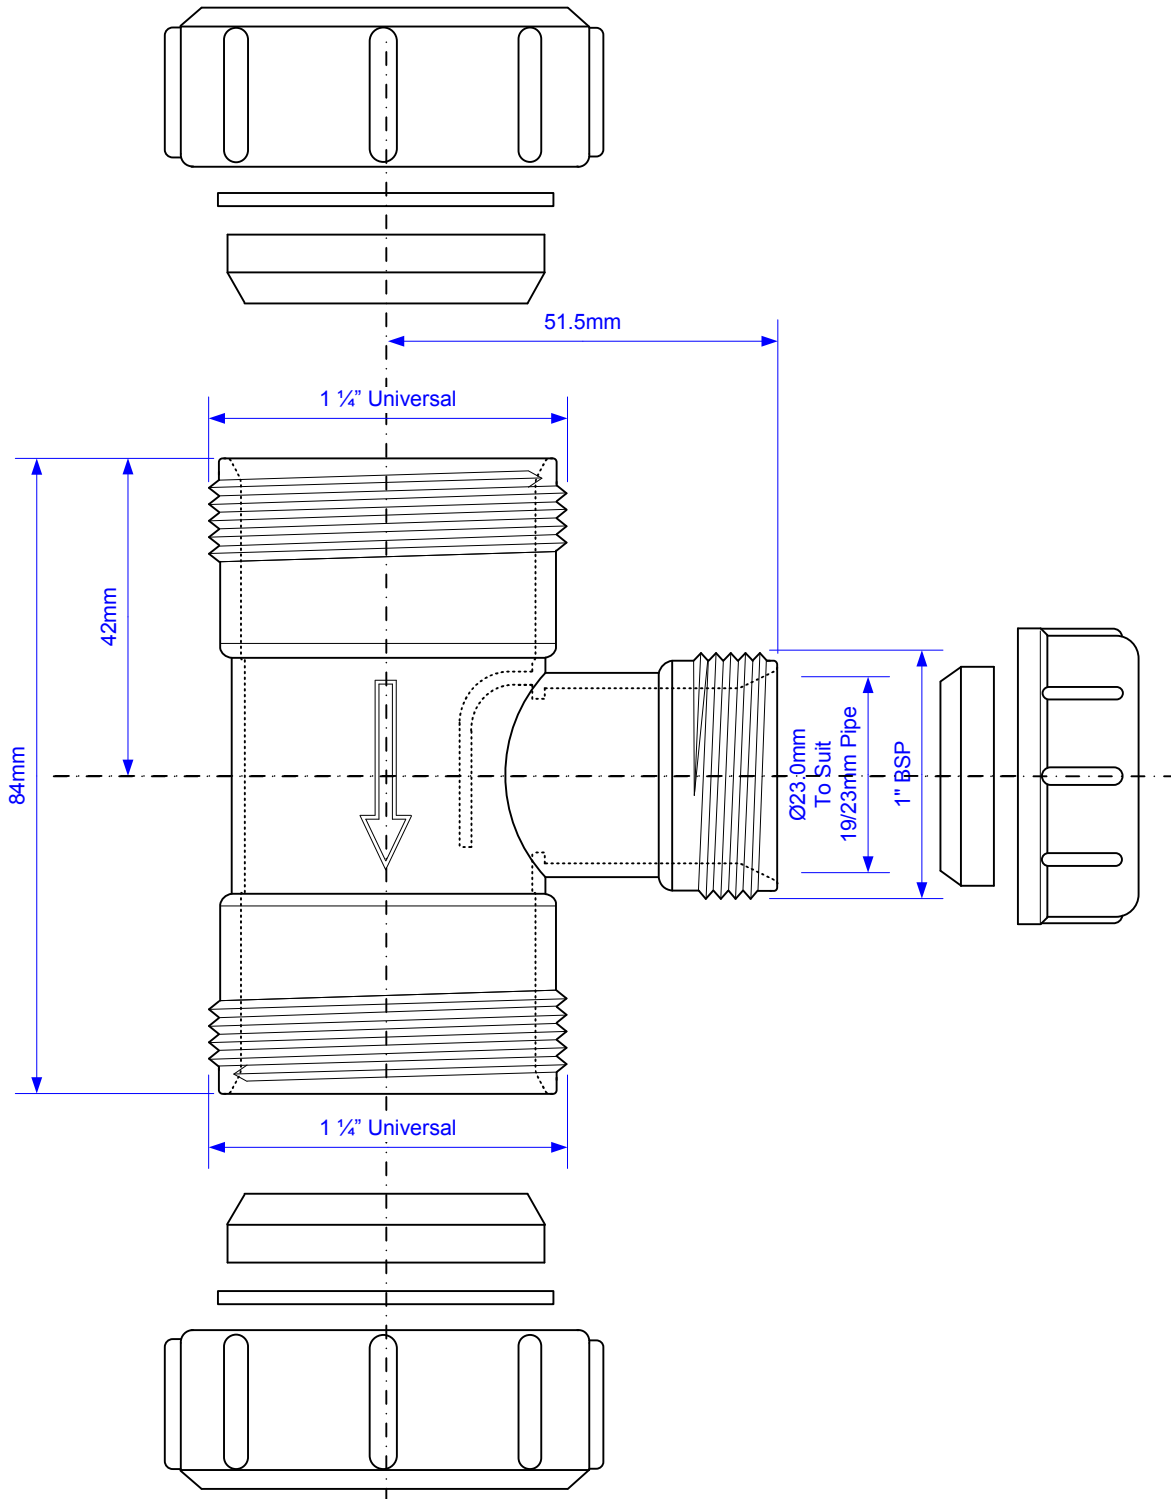

# V33T-FP

Drawing verified  
correct as of: 23/10/2014  
RM

DRAWN BY  
RM

REVISED  
04/07/2012, 23/10/2014

FILENAME  
V33T-FP.VSD

SCALE  
1: 1

DATE  
23/10/2014