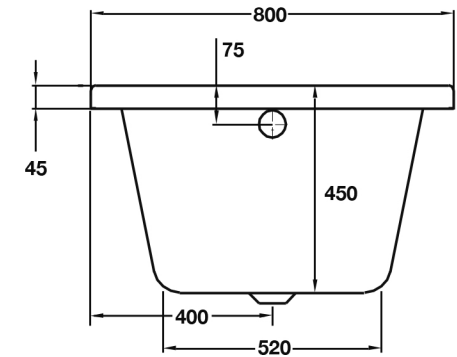

Lorenzo Series

1800 x 800 Bath - Single Ended

TISSINO

Designed to Inspire
Made to Experience

TISSINO

T 0345 582 8000
E info@tissino.co.uk
W tissino.co.uk

2 Lyncastle Road
Appleton Thorn
Warrington WA4 4SN

We reserve the right to
change this information
without prior notice