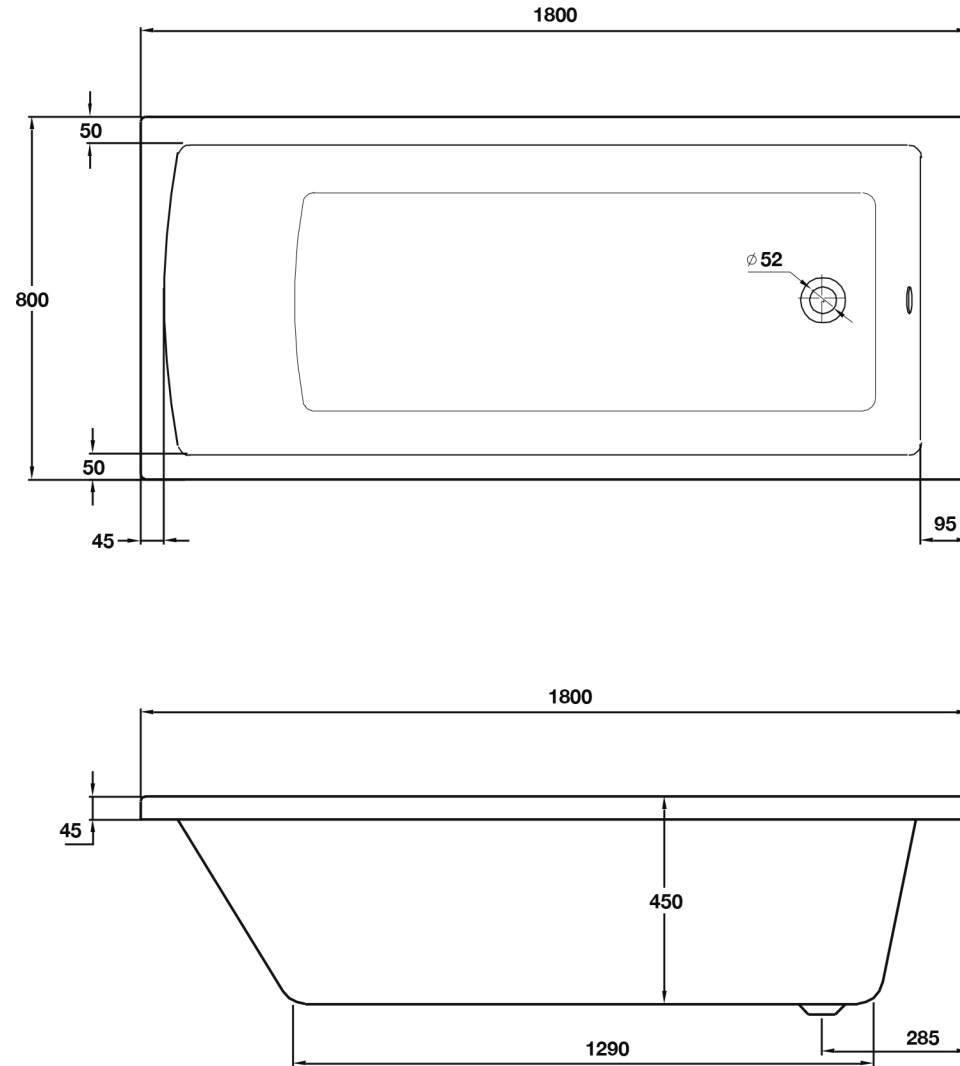

Lorenzo Series

1800 x 800 Bath - Single Ended

TISSINO

Designed to Inspire
Made to Experience

TISSINO

T 0345 582 8000
E info@tissino.co.uk
W tissino.co.uk

2 Lyncastle Road
Appleton Thorn
Warrington WA4 4SN

We reserve the right to
change this information
without prior notice