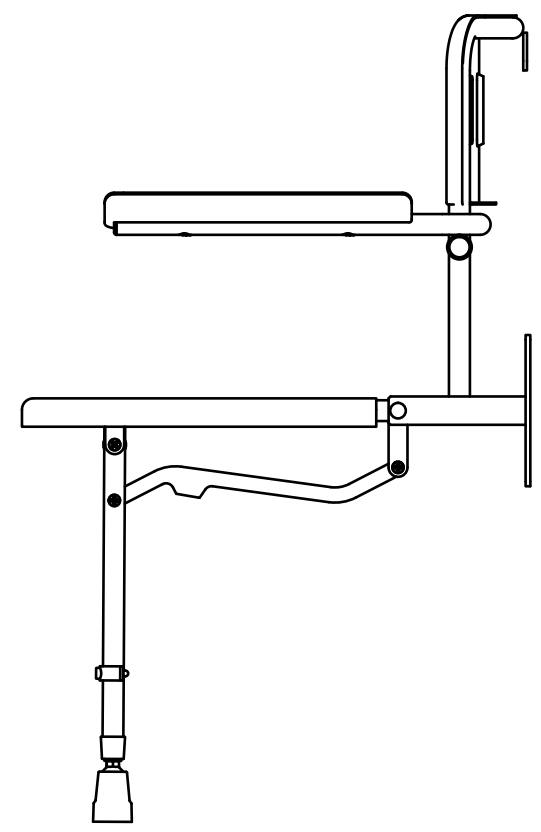

PRODUCT INFO: 130203 - WALL MOUNTED SHOWER SEAT WITH BACK, ARMS, AND LEGS

ALL DIMENSIONS ARE IN mm UNLESS STATED OTHERWISE

MKT-130203 REV 1

DISCLAIMER: NYMAS GROUP MAKES EVERY EFFORT TO ENSURE THAT THE INFORMATION PROVIDED ON THIS DRAWING IS CORRECT. HOWEVER, WE CANNOT GUARANTEE THIS, AND ACCEPT NO LIABILITY FOR ANY INFORMATION OR ADVICE GIVEN ON THIS DRAWING.