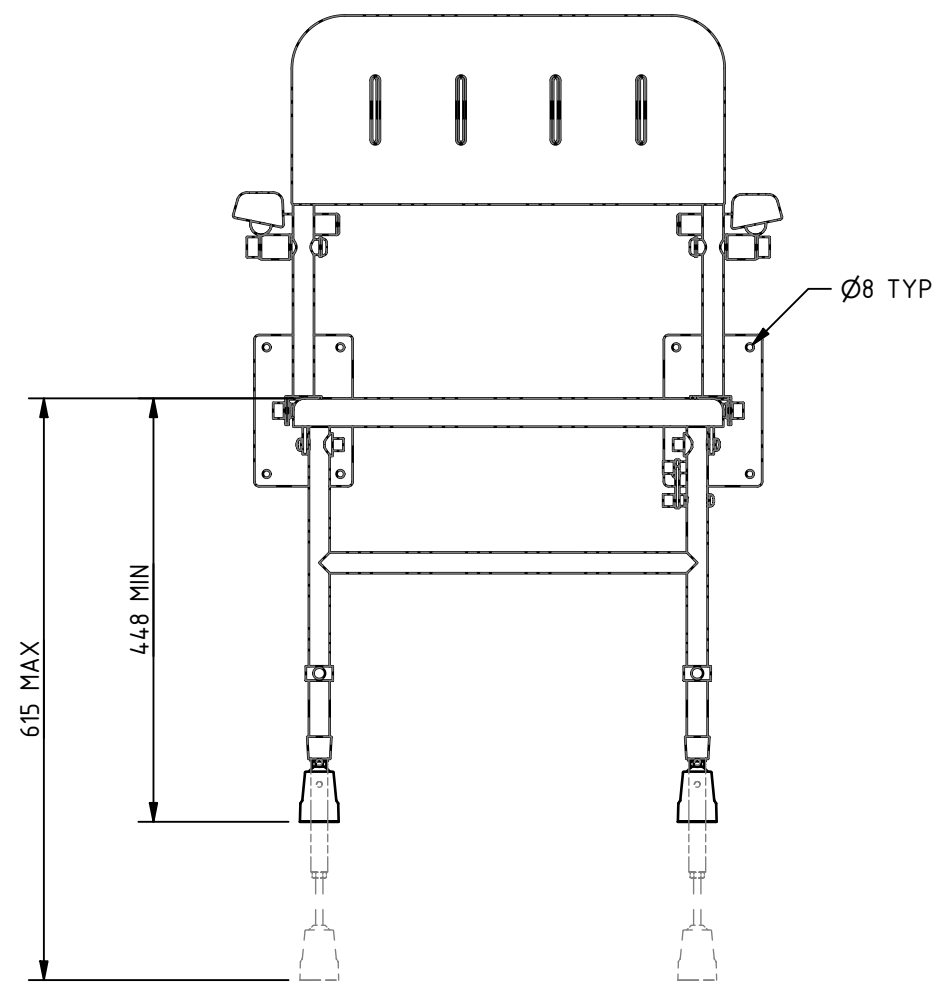

PRODUCT INFO: 130203 - WALL MOUNTED SHOWER SEAT WITH BACK, ARMS, AND LEGS

ALL DIMENSIONS ARE IN mm UNLESS STATED OTHERWISE

MKT-130203 REV 1

DISCLAIMER: NYMAS GROUP MAKES EVERY EFFORT TO ENSURE THAT THE INFORMATION PROVIDED ON THIS DRAWING IS CORRECT. HOWEVER, WE CANNOT GUARANTEE THIS, AND ACCEPT NO LIABILITY FOR ANY INFORMATION OR ADVICE GIVEN ON THIS DRAWING.