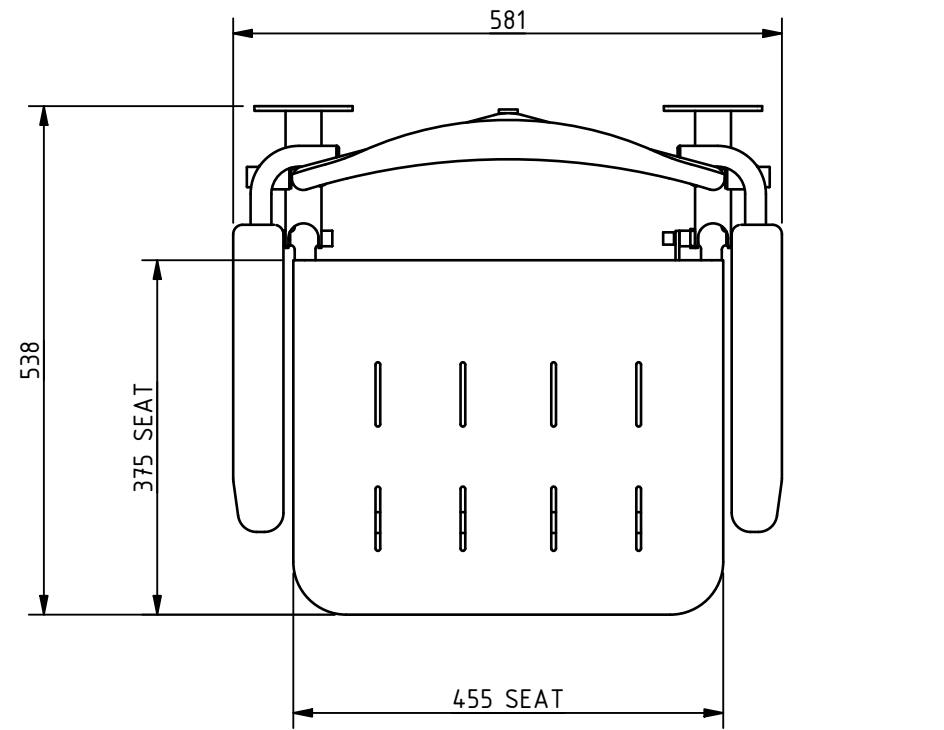

PRODUCT INFO: 130203 - WALL MOUNTED SHOWER SEAT WITH BACK, ARMS, AND LEGS

ALL DIMENSIONS ARE IN mm UNLESS STATED OTHERWISE

MKT-130203 REV 1

DISCLAIMER: NYMAS GROUP MAKES EVERY EFFORT TO ENSURE THAT THE INFORMATION PROVIDED ON THIS DRAWING IS CORRECT. HOWEVER, WE CANNOT GUARANTEE THIS, AND ACCEPT NO LIABILITY FOR ANY INFORMATION OR ADVICE GIVEN ON THIS DRAWING.