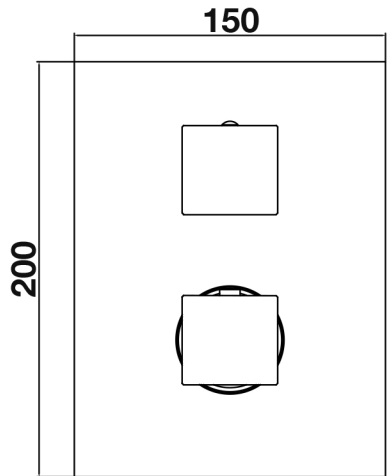

Elvo Series

TISSINO

Designed to Inspire
Made to Experience

Elvo Dual handle thermostatic shower valve -Square

TEV-201-CP - Chrome
TEV-201-MN - Matt Black

TISSINO

T 0345 582 8000
E info@tissino.co.uk
W tissino.co.uk