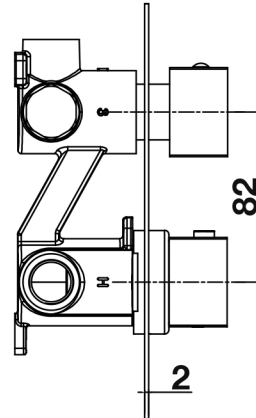

Elvo Series

TISSINO

Designed to Inspire
Made to Experience

Elvo Dual handle thermostatic shower valve -Square

TEV-201-CP - Chrome
TEV-201-MN - Matt Black

TISSINO

T 0345 582 8000
E info@tissino.co.uk
W tissino.co.uk