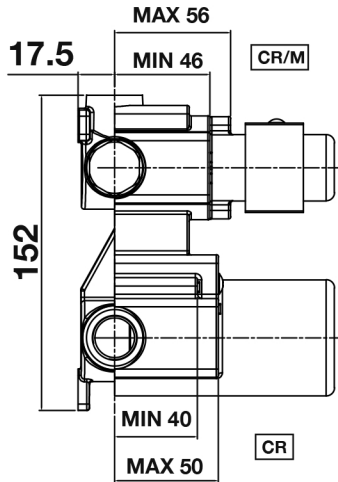

Elvo Series

TISSINO

Designed to Inspire
Made to Experience

Elvo Dual handle thermostatic shower valve -Square

TEV-201-CP - Chrome
TEV-201-MN - Matt Black

TISSINO

T 0345 582 8000
E info@tissino.co.uk
W tissino.co.uk