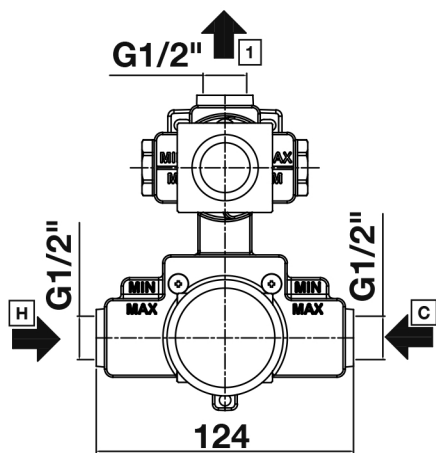

Elvo Series

TISSINO

Designed to Inspire
Made to Experience

Elvo Dual handle thermostatic shower valve -Square

TEV-201-CP - Chrome
TEV-201-MN - Matt Black

TISSINO

T 0345 582 8000
E info@tissino.co.uk
W tissino.co.uk