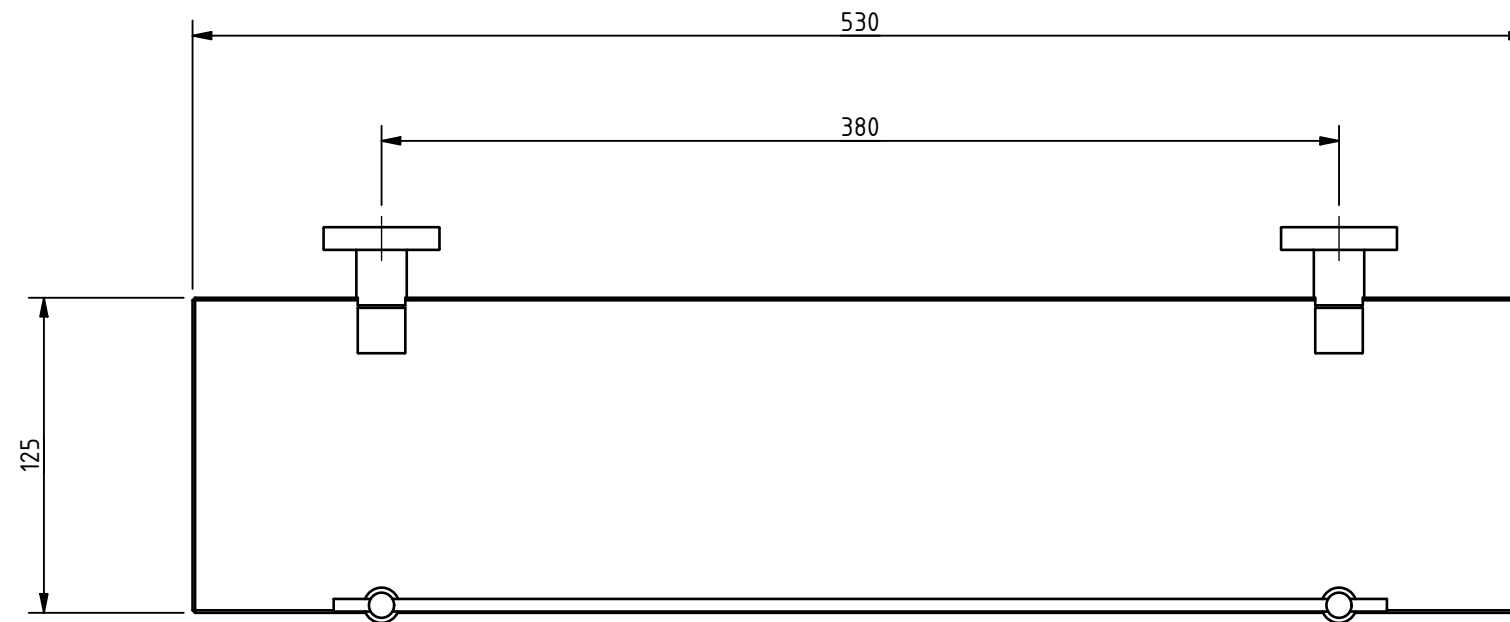

PRODUCT INFO: 343007 - GLASS SHELF

ALL DIMENSIONS ARE IN mm UNLESS STATED OTHERWISE

MKT-343007 REV 1

DISCLAIMER: NYMAS GROUP MAKES EVERY EFFORT TO ENSURE THAT THE INFORMATION PROVIDED ON THIS DRAWING IS CORRECT. HOWEVER, WE CANNOT GUARANTEE THIS, AND ACCEPT NO LIABILITY FOR ANY INFORMATION OR ADVICE GIVEN ON THIS DRAWING.