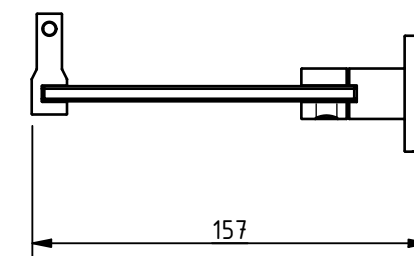

PRODUCT INFO: 343007 - GLASS SHELF

ALL DIMENSIONS ARE IN mm UNLESS STATED OTHERWISE

MKT-343007 REV 1

DISCLAIMER: NYMAS GROUP MAKES EVERY EFFORT TO ENSURE THAT THE INFORMATION PROVIDED ON THIS DRAWING IS CORRECT. HOWEVER, WE CANNOT GUARANTEE THIS, AND ACCEPT NO LIABILITY FOR ANY INFORMATION OR ADVICE GIVEN ON THIS DRAWING.