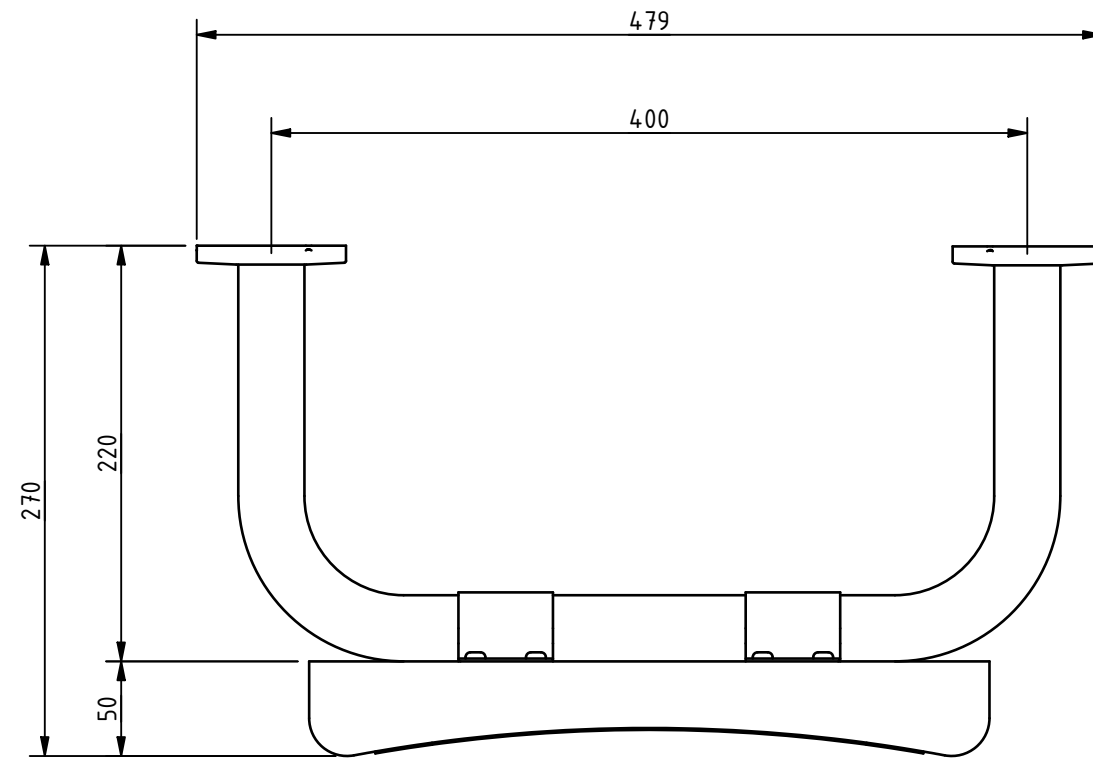

PRODUCT INFO: BR-270SC - BACK REST RAIL WITH WHITE PAD, STAINLESS STEEL, 270mm PROJECTION, CONCEALED FIXINGS

ALL DIMENSIONS ARE IN mm UNLESS STATED OTHERWISE

MKT-BR-270SC REV 1

DISCLAIMER: NYMAS GROUP MAKES EVERY EFFORT TO ENSURE THAT THE INFORMATION PROVIDED ON THIS DRAWING IS CORRECT. HOWEVER, WE CANNOT GUARANTEE THIS, AND ACCEPT NO LIABILITY FOR ANY INFORMATION OR ADVICE GIVEN ON THIS DRAWING.