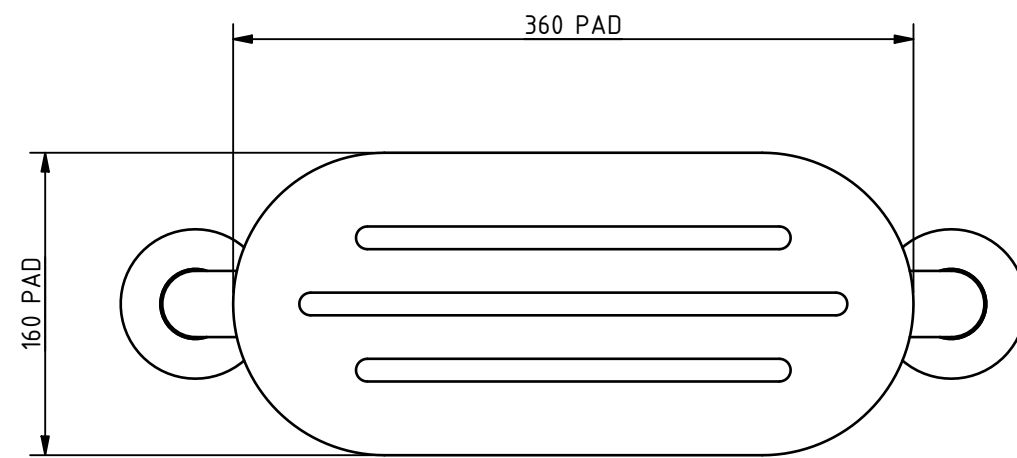

PRODUCT INFO: BR-270SC - BACK REST RAIL WITH WHITE PAD, STAINLESS STEEL, 270mm PROJECTION, CONCEALED FIXINGS

ALL DIMENSIONS ARE IN mm UNLESS STATED OTHERWISE

MKT-BR-270SC REV 1

DISCLAIMER: NYMAS GROUP MAKES EVERY EFFORT TO ENSURE THAT THE INFORMATION PROVIDED ON THIS DRAWING IS CORRECT. HOWEVER, WE CANNOT GUARANTEE THIS, AND ACCEPT NO LIABILITY FOR ANY INFORMATION OR ADVICE GIVEN ON THIS DRAWING.