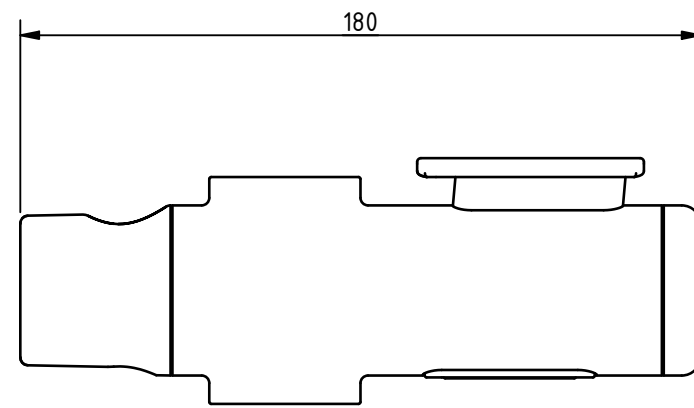

PRODUCT INFO: 250401 - SLIDING SHOWER HEAD BRACKET, FOR 32mm RAIL

ALL DIMENSIONS ARE IN mm UNLESS STATED OTHERWISE

MKT-250401 REV 1

DISCLAIMER: NYMAS GROUP MAKES EVERY EFFORT TO ENSURE THAT THE INFORMATION PROVIDED ON THIS DRAWING IS CORRECT. HOWEVER, WE CANNOT GUARANTEE THIS, AND ACCEPT NO LIABILITY FOR ANY INFORMATION OR ADVICE GIVEN ON THIS DRAWING.