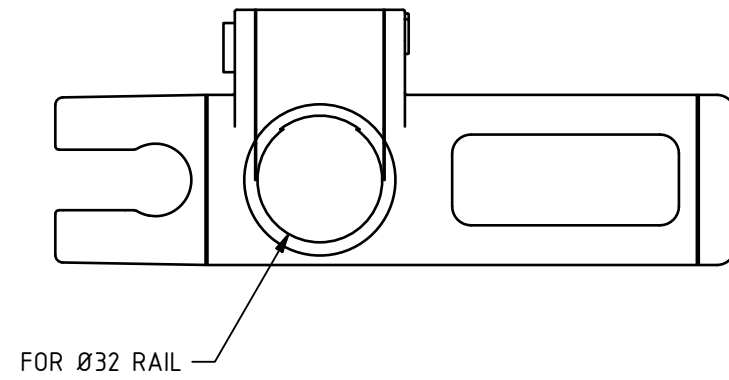

PRODUCT INFO: 250401 - SLIDING SHOWER HEAD BRACKET, FOR 32mm RAIL

ALL DIMENSIONS ARE IN mm UNLESS STATED OTHERWISE

MKT-250401 REV 1

DISCLAIMER: NYMAS GROUP MAKES EVERY EFFORT TO ENSURE THAT THE INFORMATION PROVIDED ON THIS DRAWING IS CORRECT. HOWEVER, WE CANNOT GUARANTEE THIS, AND ACCEPT NO LIABILITY FOR ANY INFORMATION OR ADVICE GIVEN ON THIS DRAWING.