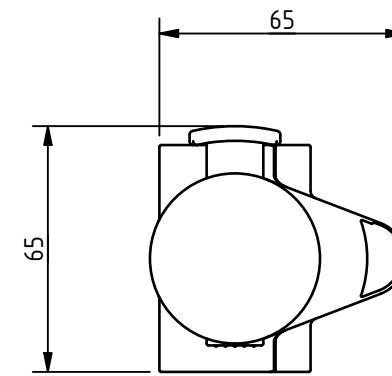

PRODUCT INFO: 250401 - SLIDING SHOWER HEAD BRACKET, FOR 32mm RAIL

ALL DIMENSIONS ARE IN mm UNLESS STATED OTHERWISE

MKT-250401 REV 1

DISCLAIMER: NYMAS GROUP MAKES EVERY EFFORT TO ENSURE THAT THE INFORMATION PROVIDED ON THIS DRAWING IS CORRECT. HOWEVER, WE CANNOT GUARANTEE THIS, AND ACCEPT NO LIABILITY FOR ANY INFORMATION OR ADVICE GIVEN ON THIS DRAWING.