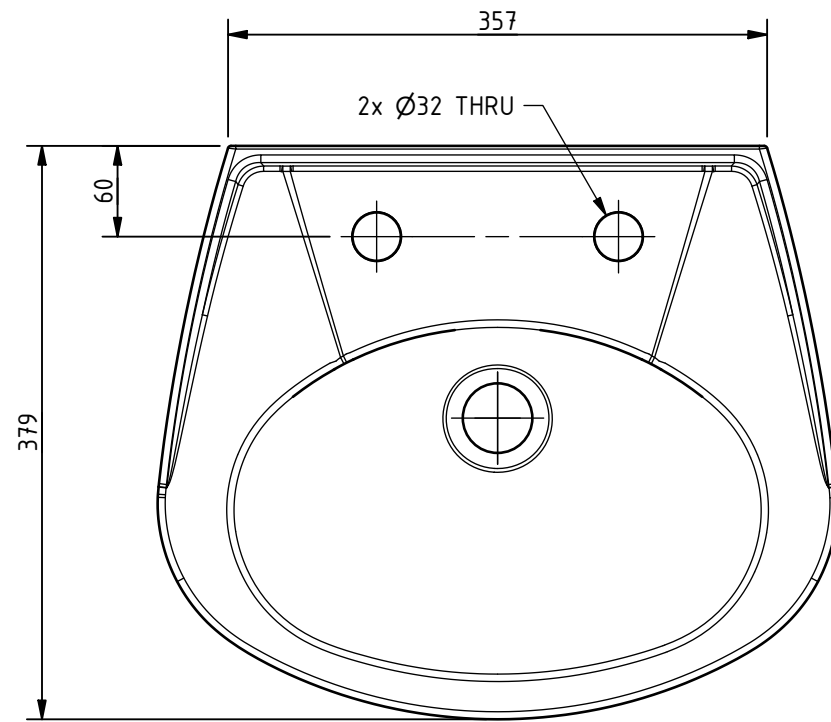

PRODUCT INFO: B-BWBASIN-SAN - STANDARD DOC M BASIN, TWO TAP HOLE, NO OVERFLOW

ALL DIMENSIONS ARE IN mm UNLESS STATED OTHERWISE

MKT-B-BWBASIN-SAN REV 1

DISCLAIMER: NYMAS GROUP MAKES EVERY EFFORT TO ENSURE THAT THE INFORMATION PROVIDED ON THIS DRAWING IS CORRECT. HOWEVER, WE CANNOT GUARANTEE THIS, AND ACCEPT NO LIABILITY FOR ANY INFORMATION OR ADVICE GIVEN ON THIS DRAWING.