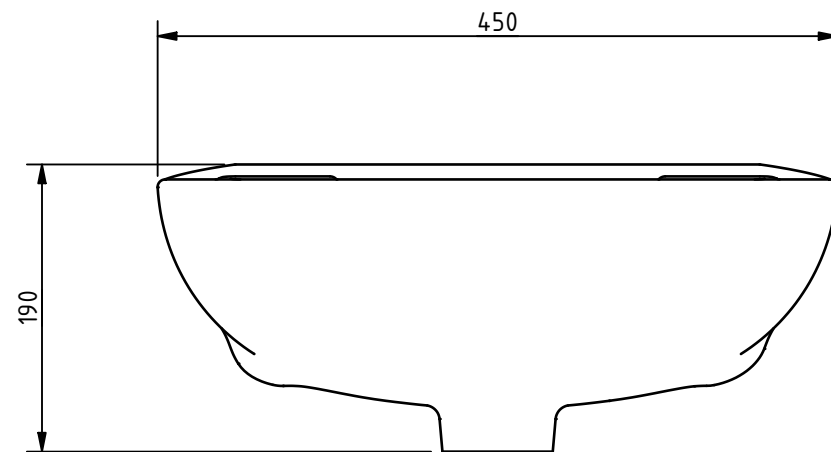

PRODUCT INFO: B-BWBASIN-SAN - STANDARD DOC M BASIN, TWO TAP HOLE, NO OVERFLOW

ALL DIMENSIONS ARE IN mm UNLESS STATED OTHERWISE

MKT-B-BWBASIN-SAN REV 1

DISCLAIMER: NYMAS GROUP MAKES EVERY EFFORT TO ENSURE THAT THE INFORMATION PROVIDED ON THIS DRAWING IS CORRECT. HOWEVER, WE CANNOT GUARANTEE THIS, AND ACCEPT NO LIABILITY FOR ANY INFORMATION OR ADVICE GIVEN ON THIS DRAWING.