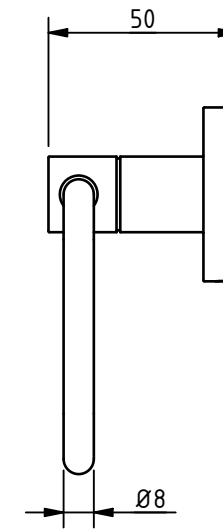

PRODUCT INFO: 343004 - HINGED TOILET ROLL HOLDER

ALL DIMENSIONS ARE IN mm UNLESS STATED OTHERWISE

MKT-343004 REV 1

DISCLAIMER: NYMAS GROUP MAKES EVERY EFFORT TO ENSURE THAT THE INFORMATION PROVIDED ON THIS DRAWING IS CORRECT. HOWEVER, WE CANNOT GUARANTEE THIS, AND ACCEPT NO LIABILITY FOR ANY INFORMATION OR ADVICE GIVEN ON THIS DRAWING.