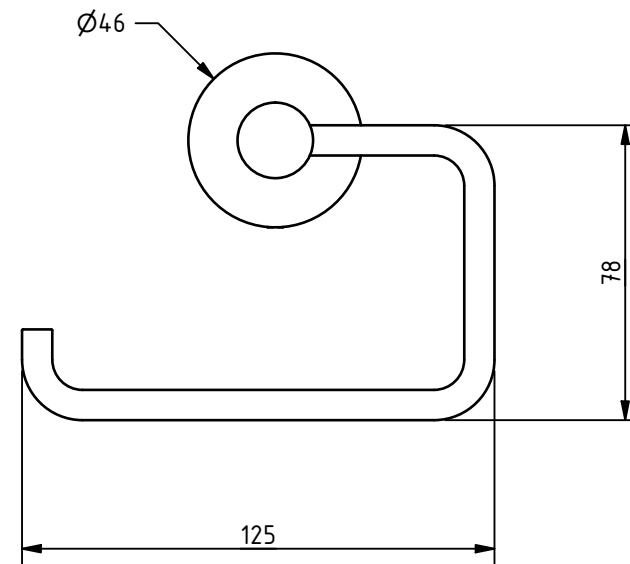

PRODUCT INFO: 343004 - HINGED TOILET ROLL HOLDER

ALL DIMENSIONS ARE IN mm UNLESS STATED OTHERWISE

MKT-343004 REV 1

DISCLAIMER: NYMAS GROUP MAKES EVERY EFFORT TO ENSURE THAT THE INFORMATION PROVIDED ON THIS DRAWING IS CORRECT. HOWEVER, WE CANNOT GUARANTEE THIS, AND ACCEPT NO LIABILITY FOR ANY INFORMATION OR ADVICE GIVEN ON THIS DRAWING.