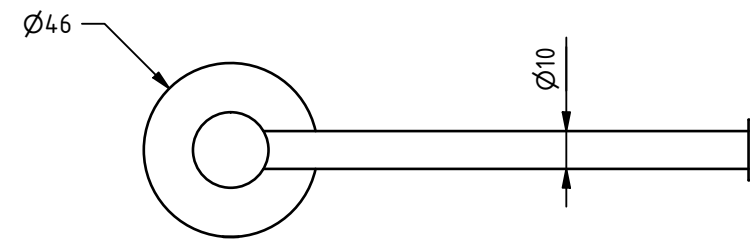

PRODUCT INFO: 343005 - RIGID TOILET ROLL HOLDER

ALL DIMENSIONS ARE IN mm UNLESS STATED OTHERWISE

MKT-343005 REV 1

DISCLAIMER: NYMAS GROUP MAKES EVERY EFFORT TO ENSURE THAT THE INFORMATION PROVIDED ON THIS DRAWING IS CORRECT. HOWEVER, WE CANNOT GUARANTEE THIS, AND ACCEPT NO LIABILITY FOR ANY INFORMATION OR ADVICE GIVEN ON THIS DRAWING.