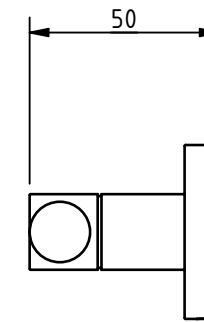

PRODUCT INFO: 343005 - RIGID TOILET ROLL HOLDER

ALL DIMENSIONS ARE IN mm UNLESS STATED OTHERWISE

MKT-343005 REV 1

DISCLAIMER: NYMAS GROUP MAKES EVERY EFFORT TO ENSURE THAT THE INFORMATION PROVIDED ON THIS DRAWING IS CORRECT. HOWEVER, WE CANNOT GUARANTEE THIS, AND ACCEPT NO LIABILITY FOR ANY INFORMATION OR ADVICE GIVEN ON THIS DRAWING.