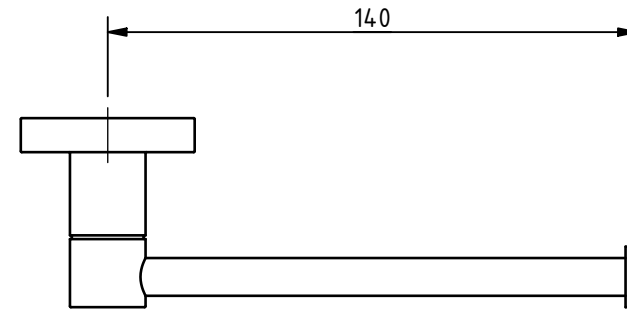

PRODUCT INFO: 343005 - RIGID TOILET ROLL HOLDER

ALL DIMENSIONS ARE IN mm UNLESS STATED OTHERWISE

MKT-343005 REV 1

DISCLAIMER: NYMAS GROUP MAKES EVERY EFFORT TO ENSURE THAT THE INFORMATION PROVIDED ON THIS DRAWING IS CORRECT. HOWEVER, WE CANNOT GUARANTEE THIS, AND ACCEPT NO LIABILITY FOR ANY INFORMATION OR ADVICE GIVEN ON THIS DRAWING.