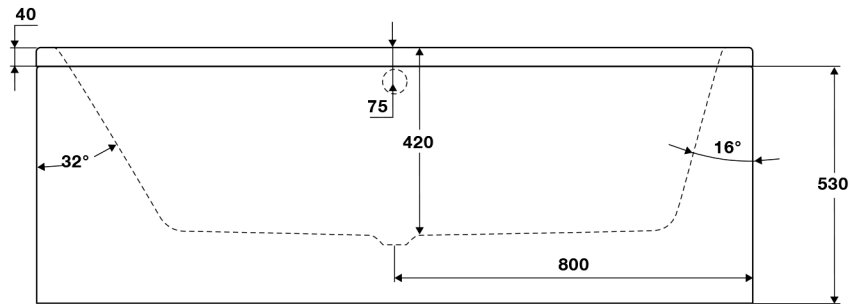

Angelo Series

TISSINO

Single Ended Bath Right Hand 1600 x 700

Designed to Inspire
Made to Experience

TAN - 305

TISSINO

T 0345 582 8000
E info@tissino.co.uk
W tissino.co.uk

2 Lyncastle Road
Appleton Thorn
Warrington WA4 4SN