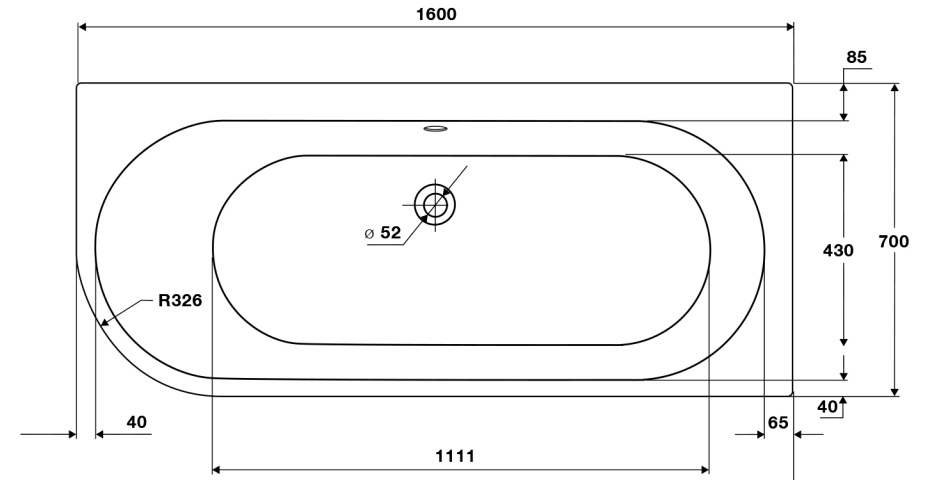

Angelo Series

TISSINO

Single Ended Bath Right Hand 1600 x 700

Designed to Inspire
Made to Experience

TAN - 305

TISSINO

T 0345 582 8000
E info@tissino.co.uk
W tissino.co.uk

2 Lyncastle Road
Appleton Thorn
Warrington WA4 4SN