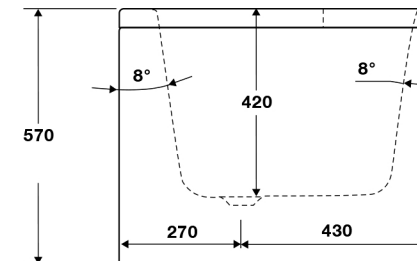

Angelo Series

TISSINO

Single Ended Bath Right Hand 1600 x 700

Designed to Inspire
Made to Experience

TAN - 305

TISSINO

T 0345 582 8000
E info@tissino.co.uk
W tissino.co.uk

2 Lyncastle Road
Appleton Thorn
Warrington WA4 4SN