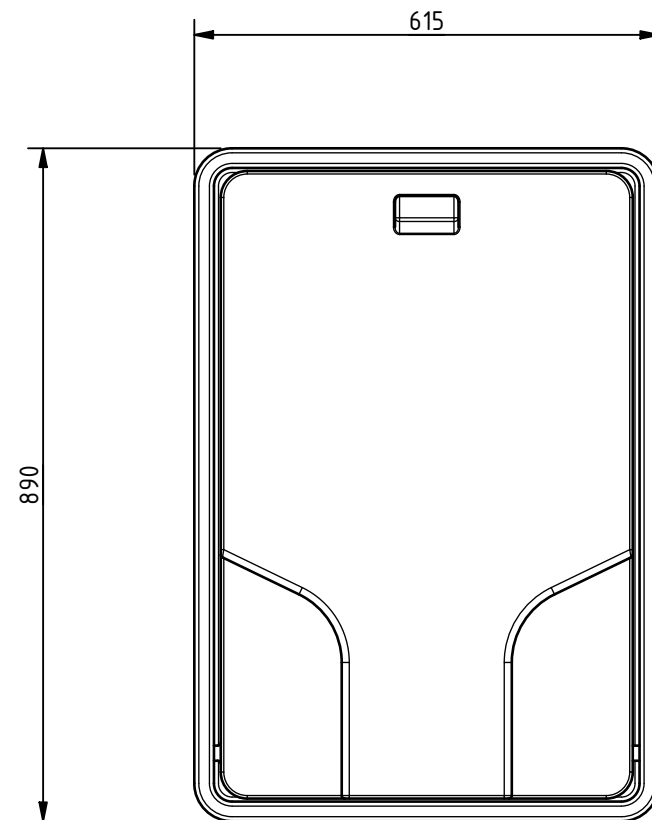

PRODUCT INFO: - PREMIUM BABY CHANGING UNIT, VERTICAL

ALL DIMENSIONS ARE IN mm UNLESS STATED OTHERWISE

141602 REV 1

DISCLAIMER: NYMAS GROUP MAKES EVERY EFFORT TO ENSURE THAT THE INFORMATION PROVIDED ON THIS DRAWING IS CORRECT. HOWEVER, WE CANNOT GUARANTEE THIS, AND ACCEPT NO LIABILITY FOR ANY INFORMATION OR ADVICE GIVEN ON THIS DRAWING.