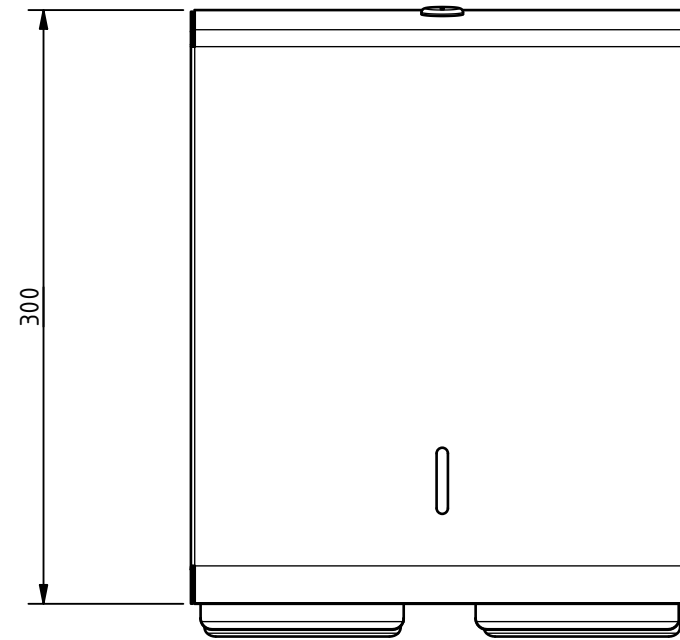

PRODUCT INFO: 260508 - PAPER TOWEL DISPENSER, STAINLESS STEEL

ALL DIMENSIONS ARE IN mm UNLESS STATED OTHERWISE

MKT-260508 REV 1

DISCLAIMER: NYMAS GROUP MAKES EVERY EFFORT TO ENSURE THAT THE INFORMATION PROVIDED ON THIS DRAWING IS CORRECT. HOWEVER, WE CANNOT GUARANTEE THIS, AND ACCEPT NO LIABILITY FOR ANY INFORMATION OR ADVICE GIVEN ON THIS DRAWING.