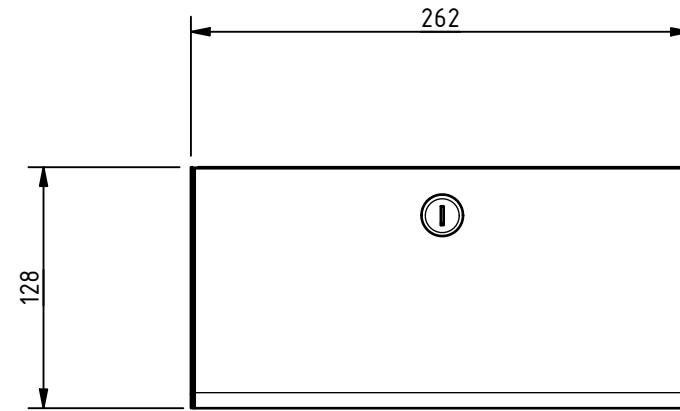

PRODUCT INFO: 260508 - PAPER TOWEL DISPENSER, STAINLESS STEEL

ALL DIMENSIONS ARE IN mm UNLESS STATED OTHERWISE

MKT-260508 REV 1

DISCLAIMER: NYMAS GROUP MAKES EVERY EFFORT TO ENSURE THAT THE INFORMATION PROVIDED ON THIS DRAWING IS CORRECT. HOWEVER, WE CANNOT GUARANTEE THIS, AND ACCEPT NO LIABILITY FOR ANY INFORMATION OR ADVICE GIVEN ON THIS DRAWING.