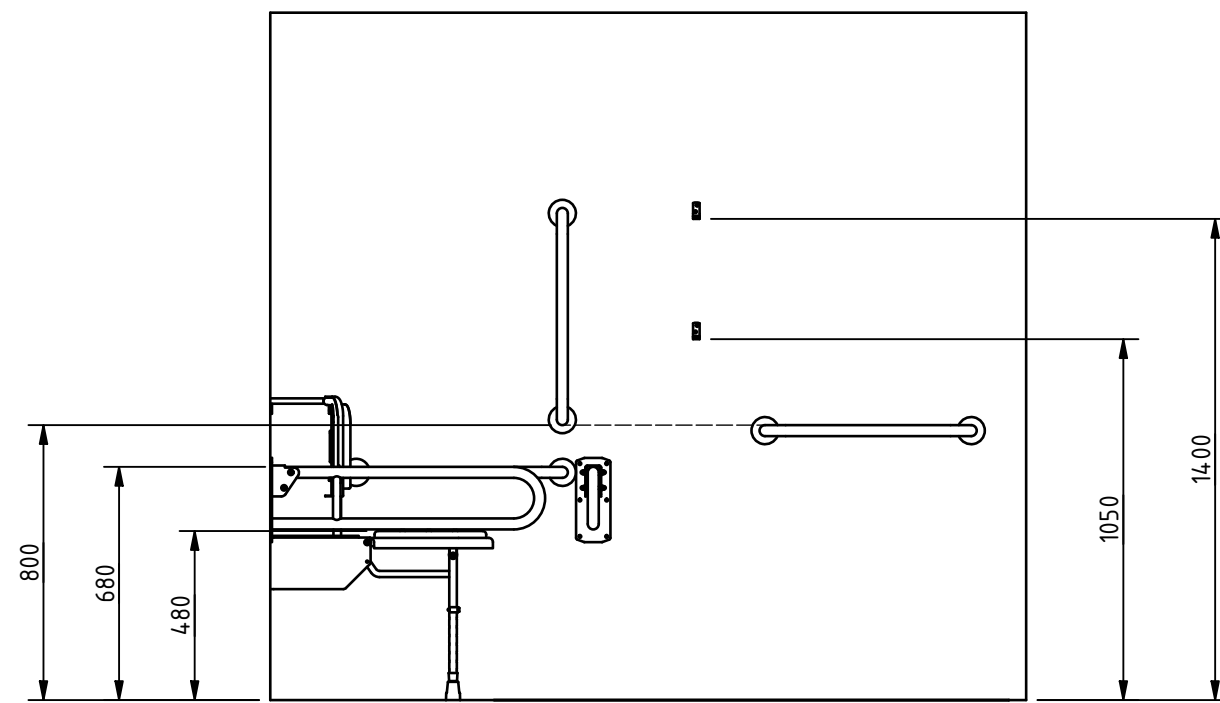

PRODUCT INFO: 230401SS - DOC M CHANGING ROOM PACK, STAINLESS STEEL, CONCEALED FIXINGS

ALL DIMENSIONS ARE IN mm UNLESS STATED OTHERWISE

MKT-230401SS REV 1

DISCLAIMER: NYMAS GROUP MAKES EVERY EFFORT TO ENSURE THAT THE INFORMATION PROVIDED ON THIS DRAWING IS CORRECT. HOWEVER, WE CANNOT GUARANTEE THIS, AND ACCEPT NO LIABILITY FOR ANY INFORMATION OR ADVICE GIVEN ON THIS DRAWING.