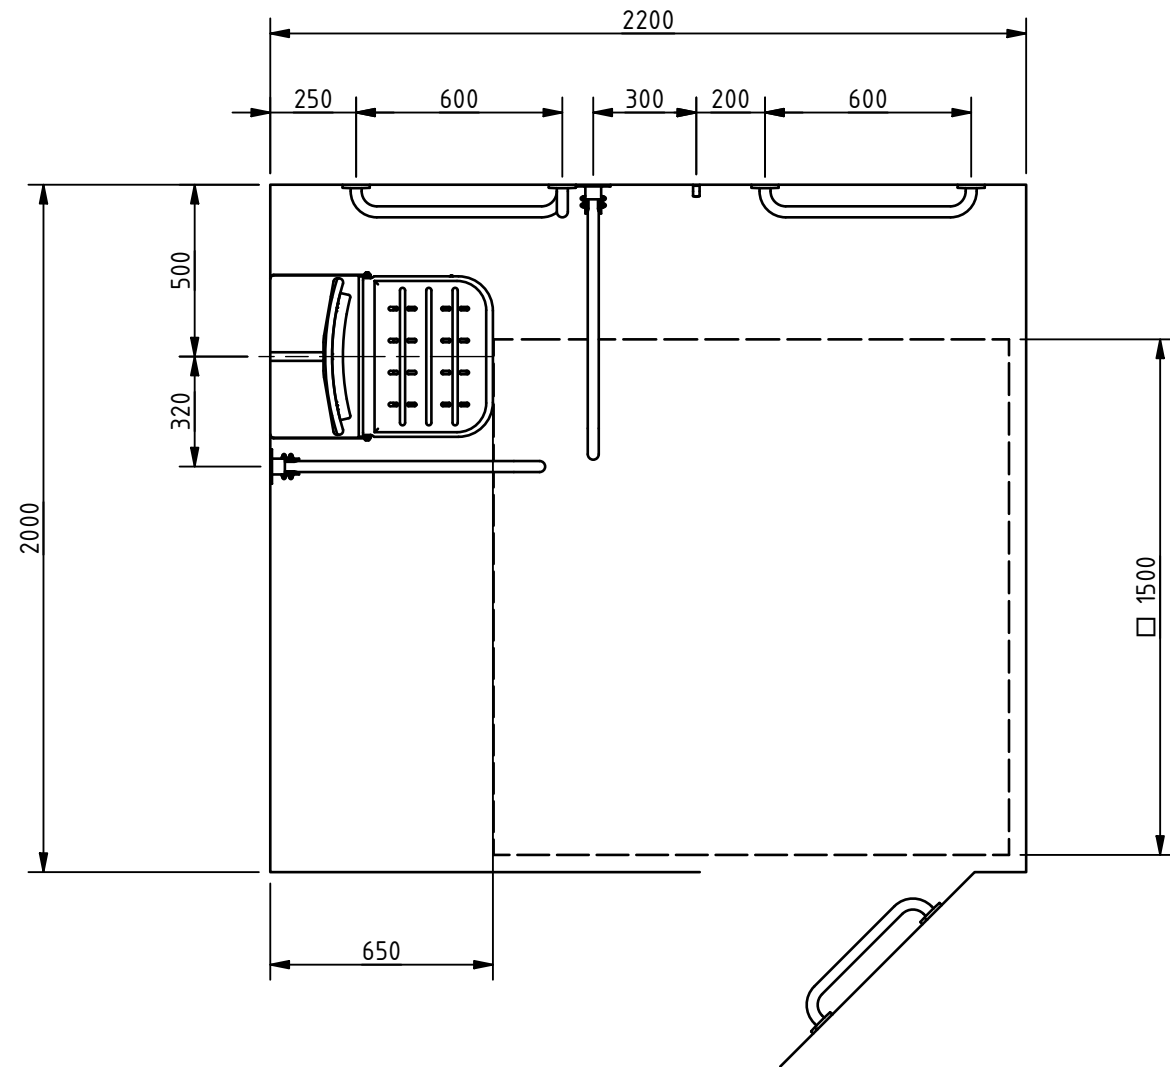

PRODUCT INFO: 230401SS - DOC M CHANGING ROOM PACK, STAINLESS STEEL, CONCEALED FIXINGS

ALL DIMENSIONS ARE IN mm UNLESS STATED OTHERWISE

MKT-230401SS REV 1

DISCLAIMER: NYMAS GROUP MAKES EVERY EFFORT TO ENSURE THAT THE INFORMATION PROVIDED ON THIS DRAWING IS CORRECT. HOWEVER, WE CANNOT GUARANTEE THIS, AND ACCEPT NO LIABILITY FOR ANY INFORMATION OR ADVICE GIVEN ON THIS DRAWING.