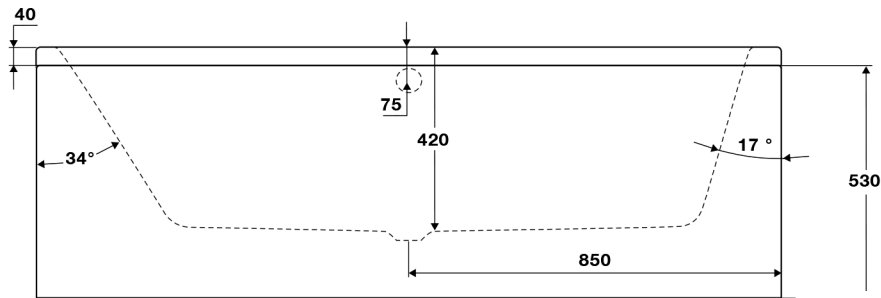

Angelo Series

TISSINO

Single Ended Bath Left Hand 1700 x 700

Designed to Inspire
Made to Experience

TAN - 304

Left Hand

TISSINO

T 0345 582 8000
E info@tissino.co.uk
W tissino.co.uk