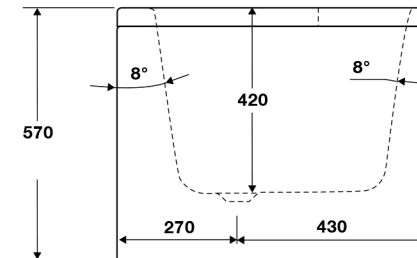

Angelo Series

TISSINO

Single Ended Bath Left Hand 1700 x 700

Designed to Inspire
Made to Experience

TAN - 304

Left Hand

TISSINO

T 0345 582 8000
E info@tissino.co.uk
W tissino.co.uk