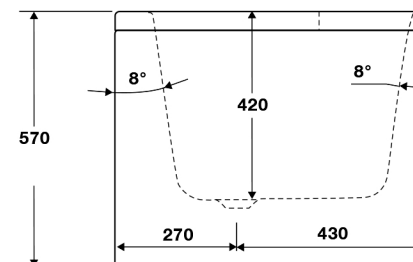

# TISSINO

Single Ended Bath Left Hand 1600 x 700

Designed to Inspire  
Made to Experience

TAN - 306

Left Hand

TISSINO

T 0345 582 8000  
E [info@tissino.co.uk](mailto:info@tissino.co.uk)  
W [tissino.co.uk](http://tissino.co.uk)