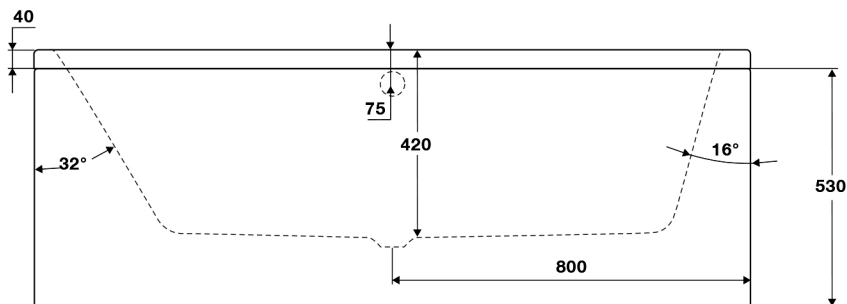

# TISSINO

Single Ended Bath Left Hand 1600 x 700

Designed to Inspire  
Made to Experience

TAN - 306

Left Hand

TISSINO

T 0345 582 8000  
E [info@tissino.co.uk](mailto:info@tissino.co.uk)  
W [tissino.co.uk](http://tissino.co.uk)