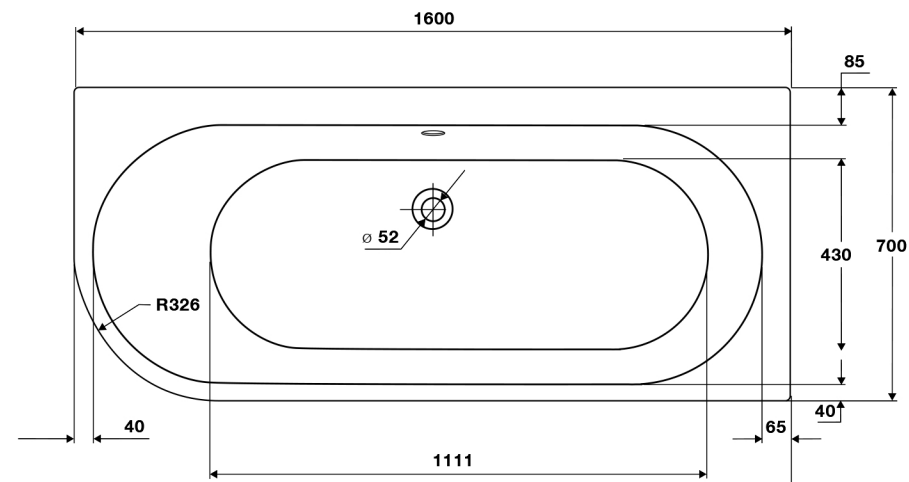

# TISSINO

Single Ended Bath Left Hand 1600 x 700

Designed to Inspire  
Made to Experience

TAN - 306

Left Hand

TISSINO

T 0345 582 8000  
E [info@tissino.co.uk](mailto:info@tissino.co.uk)  
W [tissino.co.uk](http://tissino.co.uk)