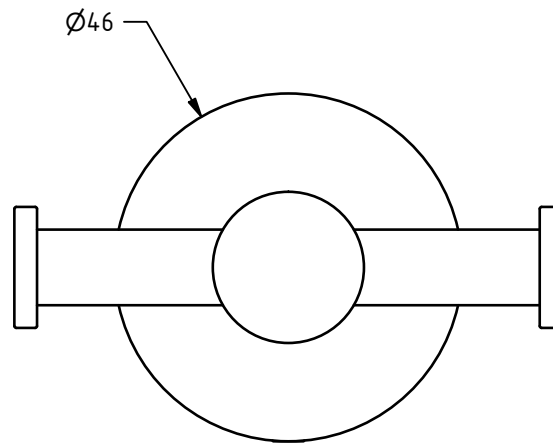

PRODUCT INFO: 343011 - DOUBLE ROBE HOOK

ALL DIMENSIONS ARE IN mm UNLESS STATED OTHERWISE

MKT-343011 REV 1

DISCLAIMER: NYMAS GROUP MAKES EVERY EFFORT TO ENSURE THAT THE INFORMATION PROVIDED ON THIS DRAWING IS CORRECT. HOWEVER, WE CANNOT GUARANTEE THIS, AND ACCEPT NO LIABILITY FOR ANY INFORMATION OR ADVICE GIVEN ON THIS DRAWING.