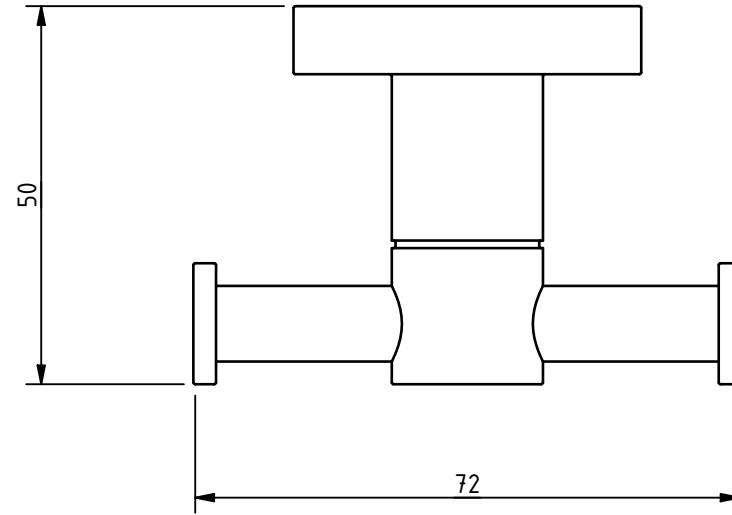

PRODUCT INFO: 343011 - DOUBLE ROBE HOOK

ALL DIMENSIONS ARE IN mm UNLESS STATED OTHERWISE

MKT-343011 REV 1

DISCLAIMER: NYMAS GROUP MAKES EVERY EFFORT TO ENSURE THAT THE INFORMATION PROVIDED ON THIS DRAWING IS CORRECT. HOWEVER, WE CANNOT GUARANTEE THIS, AND ACCEPT NO LIABILITY FOR ANY INFORMATION OR ADVICE GIVEN ON THIS DRAWING.