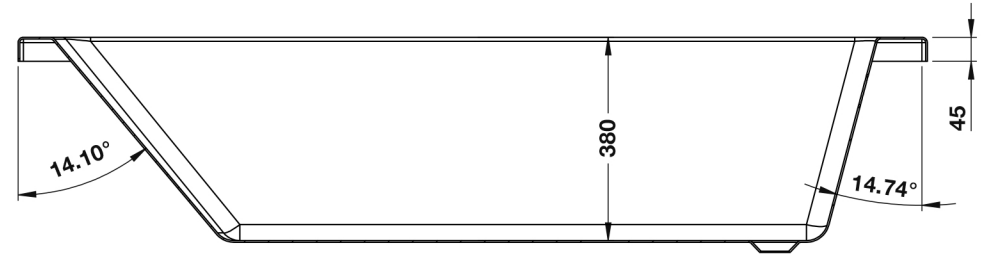

Lorenzo Series

1700 x 700 ECO Bath - Single Ended

TISSINO

Designed to Inspire
Made to Experience

TISSINO

T 0345 582 8000
E info@tissino.co.uk
W tissino.co.uk

2 Lyncastle Road
Appleton Thorn
Warrington WA4 4SN

We reserve the right to
change this information
without prior notice