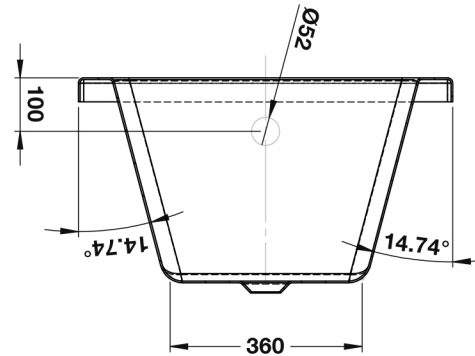

Lorenzo Series

1700 x 700 ECO Bath - Single Ended

TISSINO

Designed to Inspire
Made to Experience

TISSINO

T 0345 582 8000
E info@tissino.co.uk
W tissino.co.uk

2 Lyncastle Road
Appleton Thorn
Warrington WA4 4SN

We reserve the right to
change this information
without prior notice