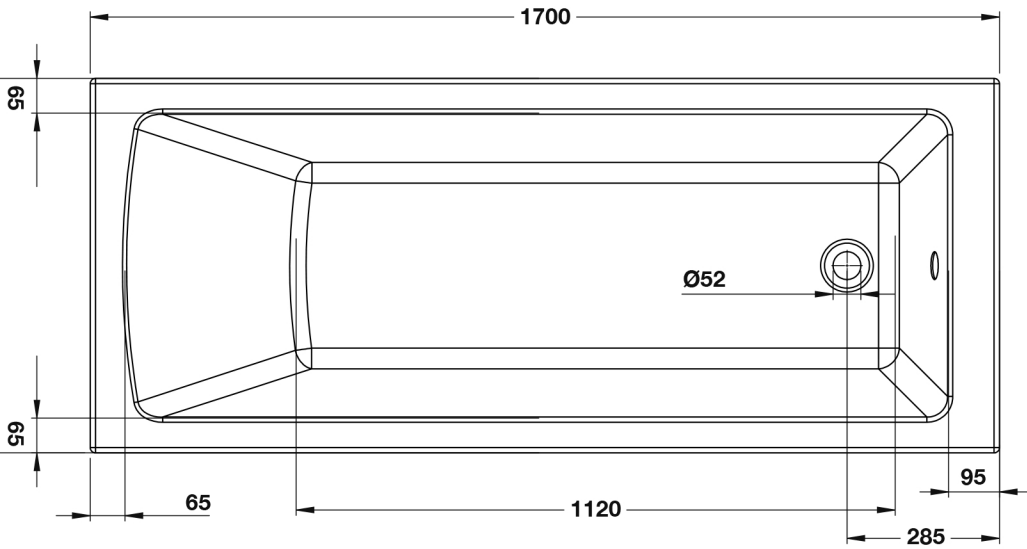

Lorenzo Series

1700 x 700 ECO Bath - Single Ended

TISSINO

Designed to Inspire
Made to Experience

TISSINO

T 0345 582 8000
E info@tissino.co.uk
W tissino.co.uk

2 Lyncastle Road
Appleton Thorn
Warrington WA4 4SN

We reserve the right to
change this information
without prior notice