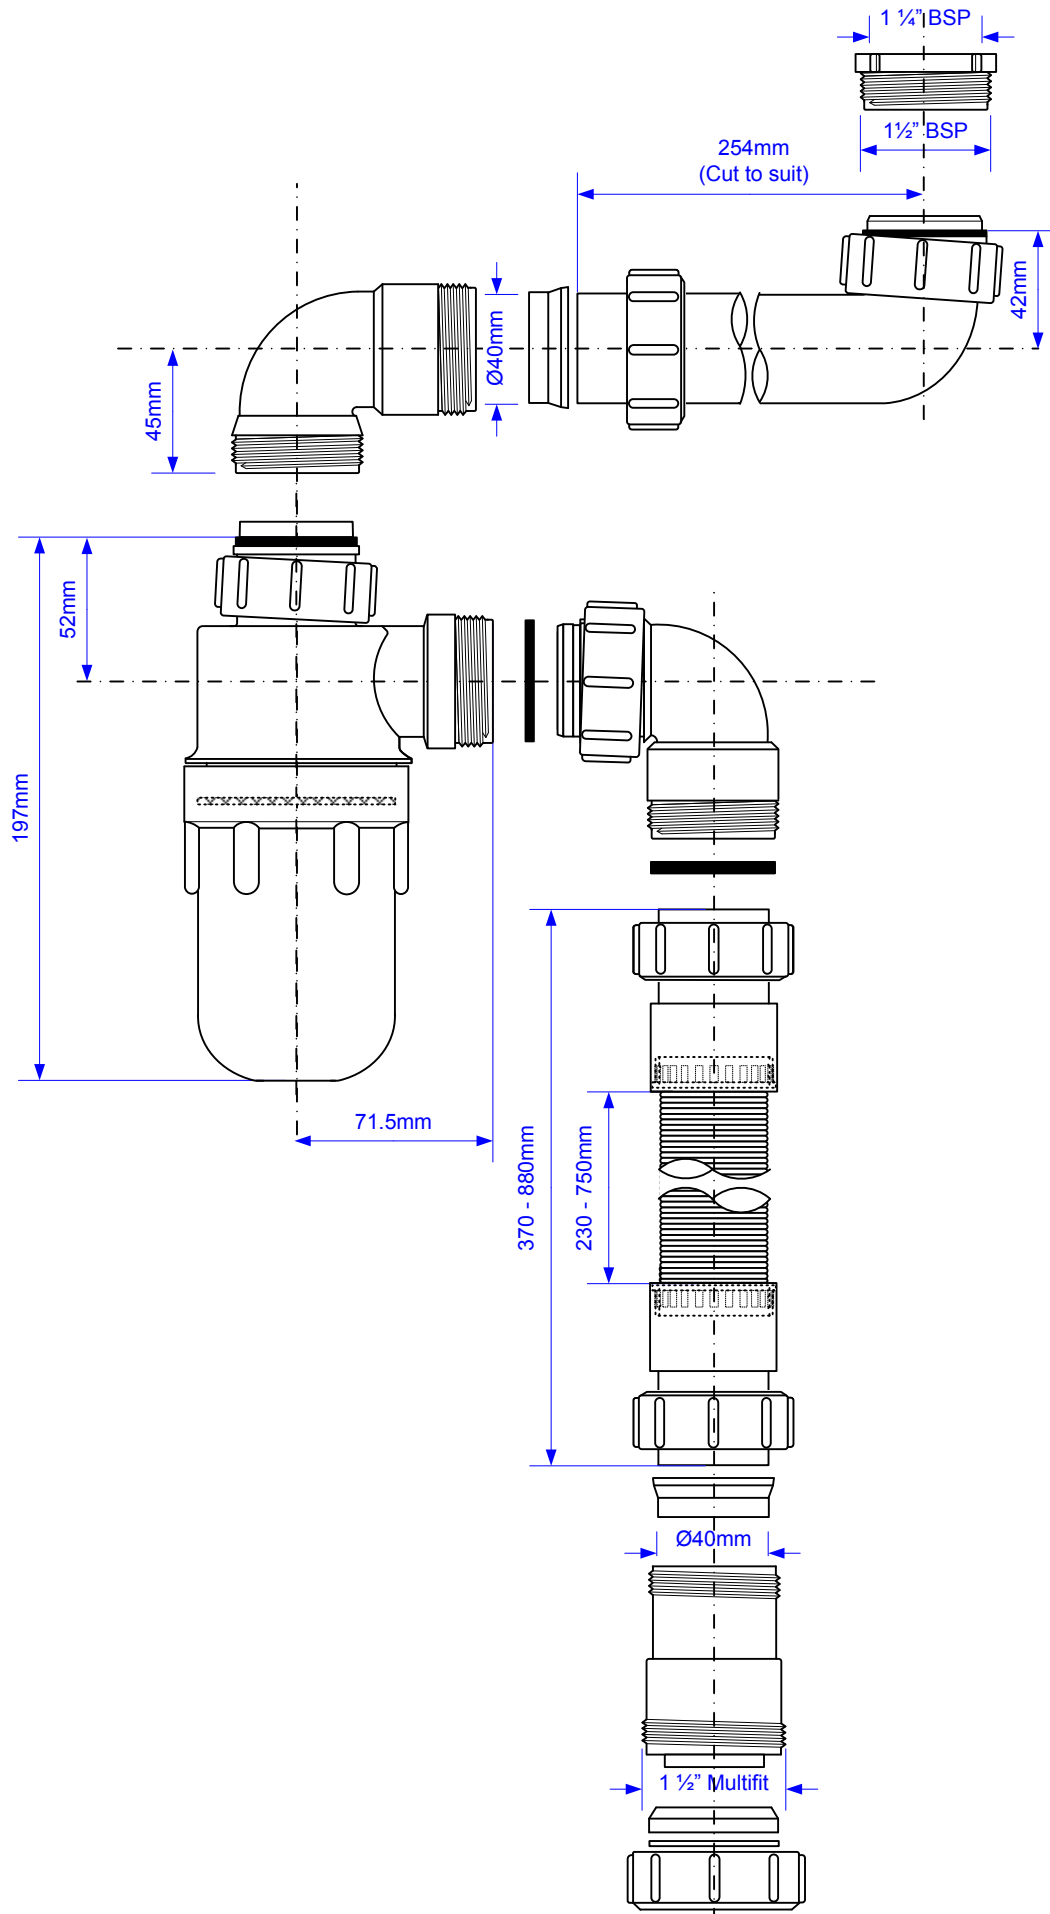

Code:

FLEXKIT1

Drawing verified
correct as of:

01/10/2015
RM

DRAWN BY

RM

REVISED

18/03/2015, 01/10/2015

FILENAME

FLEXKIT1.VSD

SCALE

1: 2.75

DATE

01/10/2015