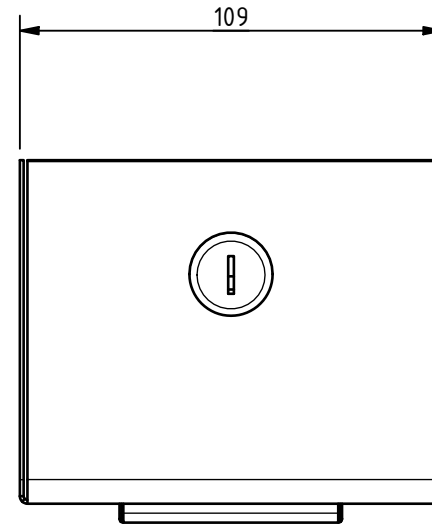

PRODUCT INFO: 260401 - SOAP DISPENSER, STAINLESS STEEL

ALL DIMENSIONS ARE IN mm UNLESS STATED OTHERWISE

MKT-260401 REV 1

DISCLAIMER: NYMAS GROUP MAKES EVERY EFFORT TO ENSURE THAT THE INFORMATION PROVIDED ON THIS DRAWING IS CORRECT. HOWEVER, WE CANNOT GUARANTEE THIS, AND ACCEPT NO LIABILITY FOR ANY INFORMATION OR ADVICE GIVEN ON THIS DRAWING.