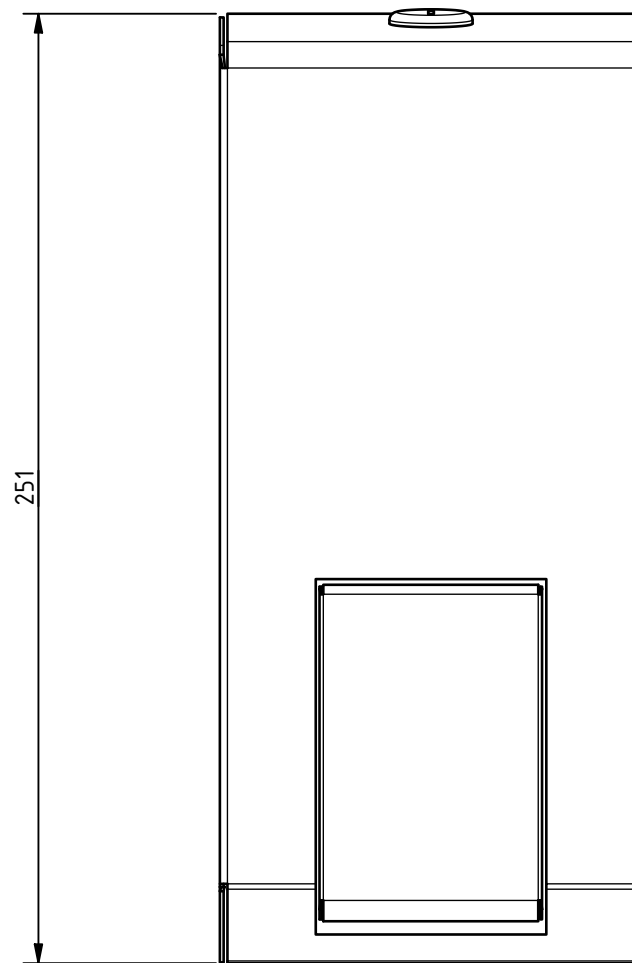

PRODUCT INFO: 260401 - SOAP DISPENSER, STAINLESS STEEL

ALL DIMENSIONS ARE IN mm UNLESS STATED OTHERWISE

MKT-260401 REV 1

DISCLAIMER: NYMAS GROUP MAKES EVERY EFFORT TO ENSURE THAT THE INFORMATION PROVIDED ON THIS DRAWING IS CORRECT. HOWEVER, WE CANNOT GUARANTEE THIS, AND ACCEPT NO LIABILITY FOR ANY INFORMATION OR ADVICE GIVEN ON THIS DRAWING.