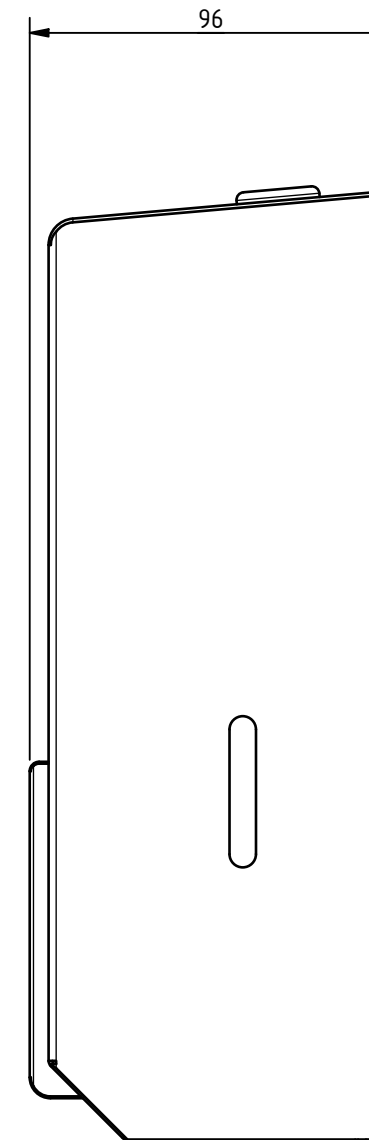

PRODUCT INFO: 260401 - SOAP DISPENSER, STAINLESS STEEL

ALL DIMENSIONS ARE IN mm UNLESS STATED OTHERWISE

MKT-260401 REV 1

DISCLAIMER: NYMAS GROUP MAKES EVERY EFFORT TO ENSURE THAT THE INFORMATION PROVIDED ON THIS DRAWING IS CORRECT. HOWEVER, WE CANNOT GUARANTEE THIS, AND ACCEPT NO LIABILITY FOR ANY INFORMATION OR ADVICE GIVEN ON THIS DRAWING.