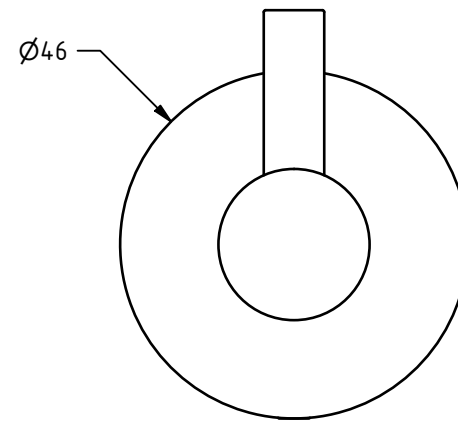

PRODUCT INFO: 343010 - SINGLE ROBE HOOK

ALL DIMENSIONS ARE IN mm UNLESS STATED OTHERWISE

MKT-343010 REV 1

DISCLAIMER: NYMAS GROUP MAKES EVERY EFFORT TO ENSURE THAT THE INFORMATION PROVIDED ON THIS DRAWING IS CORRECT. HOWEVER, WE CANNOT GUARANTEE THIS, AND ACCEPT NO LIABILITY FOR ANY INFORMATION OR ADVICE GIVEN ON THIS DRAWING.