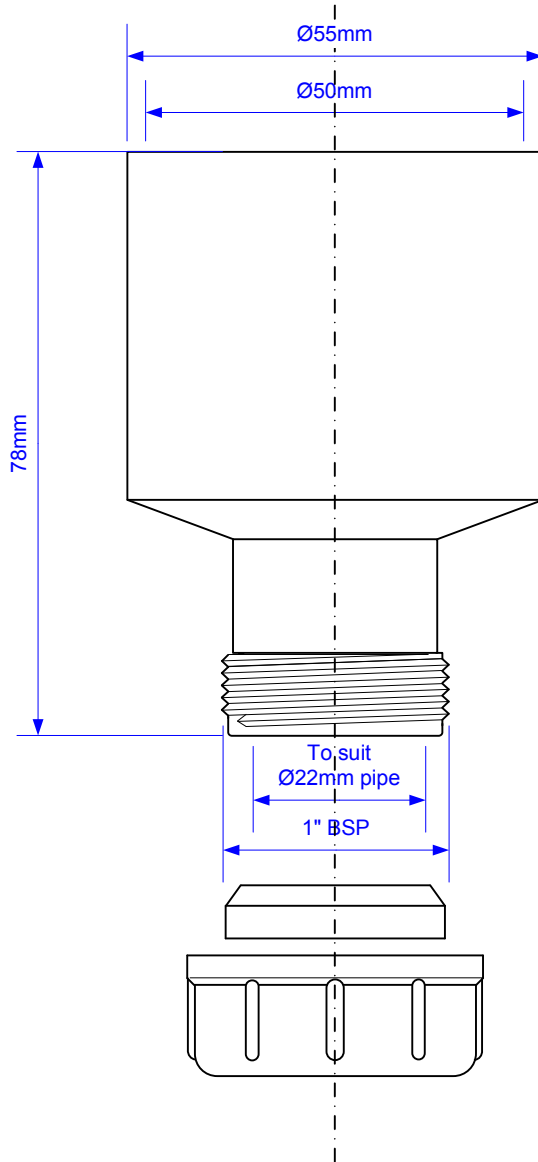

Code:

TUN-2

Drawing verified  
correct as of:

17/12/2009  
RM

DRAWN BY

RM

REVISED

14/12/2005

SCALE

1: 1

FILENAME

TUN-2.VSD

DATE

17/12/2009