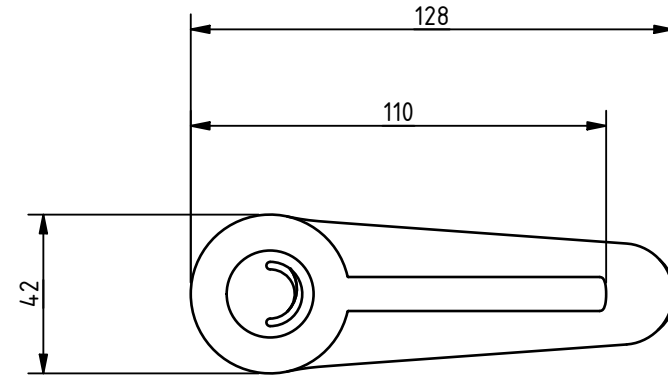

PRODUCT INFO: BPLMON - SEQUENTIAL BASIN MIXER TAP, POLISHED CHROME

ALL DIMENSIONS ARE IN mm UNLESS STATED OTHERWISE

MKT-BPLMON REV 1

DISCLAIMER: NYMAS GROUP MAKES EVERY EFFORT TO ENSURE THAT THE INFORMATION PROVIDED ON THIS DRAWING IS CORRECT. HOWEVER, WE CANNOT GUARANTEE THIS, AND ACCEPT NO LIABILITY FOR ANY INFORMATION OR ADVICE GIVEN ON THIS DRAWING.