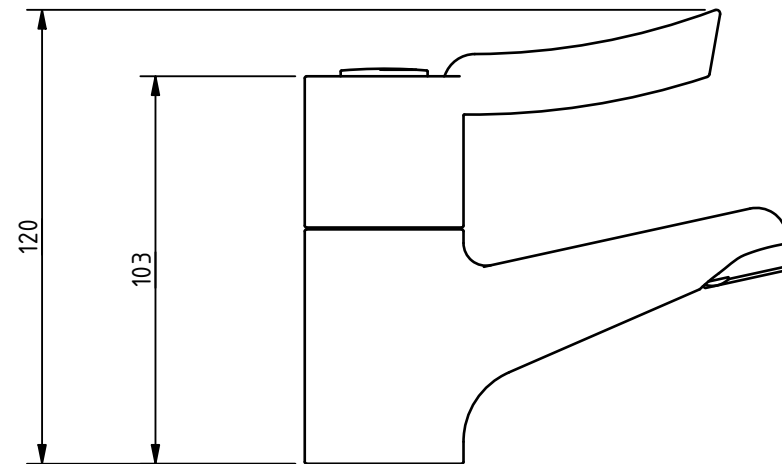

PRODUCT INFO: BPLMON - SEQUENTIAL BASIN MIXER TAP, POLISHED CHROME

ALL DIMENSIONS ARE IN mm UNLESS STATED OTHERWISE

MKT-BPLMON REV 1

DISCLAIMER: NYMAS GROUP MAKES EVERY EFFORT TO ENSURE THAT THE INFORMATION PROVIDED ON THIS DRAWING IS CORRECT. HOWEVER, WE CANNOT GUARANTEE THIS, AND ACCEPT NO LIABILITY FOR ANY INFORMATION OR ADVICE GIVEN ON THIS DRAWING.