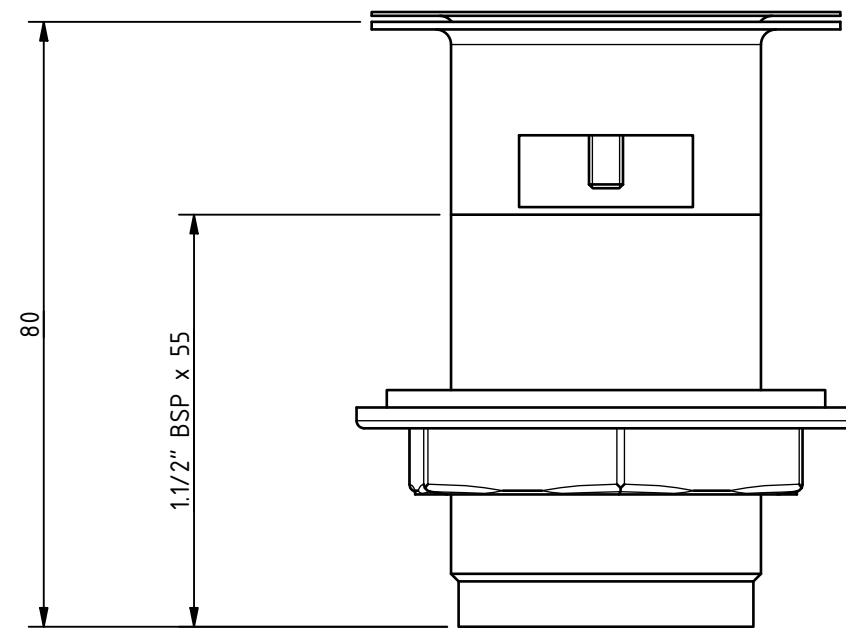

PRODUCT INFO: P-000241-X00X - BASIN WASTE WITH STAINLESS STEEL GRID, NO PLUG

ALL DIMENSIONS ARE IN mm UNLESS STATED OTHERWISE

MKT-P-000241-X00X REV 1

DISCLAIMER: NYMAS GROUP MAKES EVERY EFFORT TO ENSURE THAT THE INFORMATION PROVIDED ON THIS DRAWING IS CORRECT. HOWEVER, WE CANNOT GUARANTEE THIS, AND ACCEPT NO LIABILITY FOR ANY INFORMATION OR ADVICE GIVEN ON THIS DRAWING.