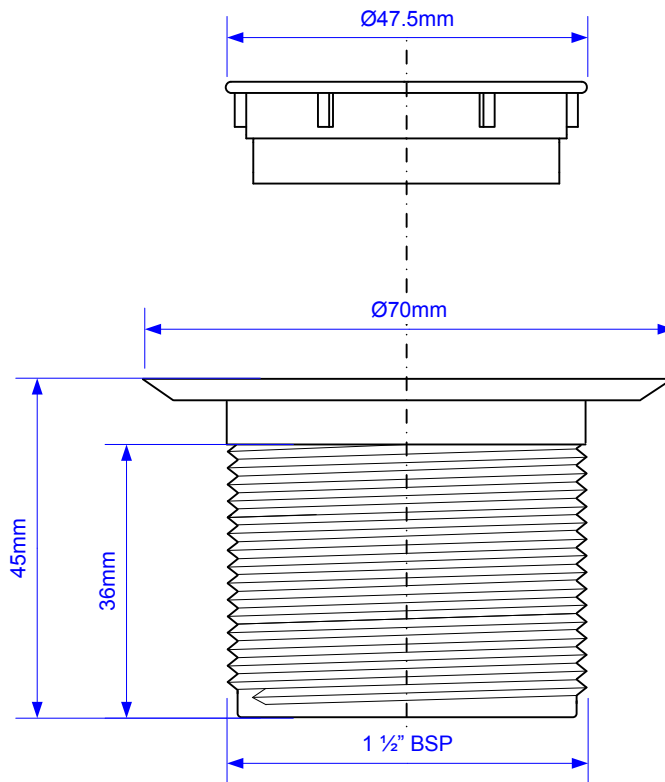

Code:

STW70CPL

Drawing verified
correct as of:

18/05/2011
RM

DRAWN BY

RM

REVISED

SCALE