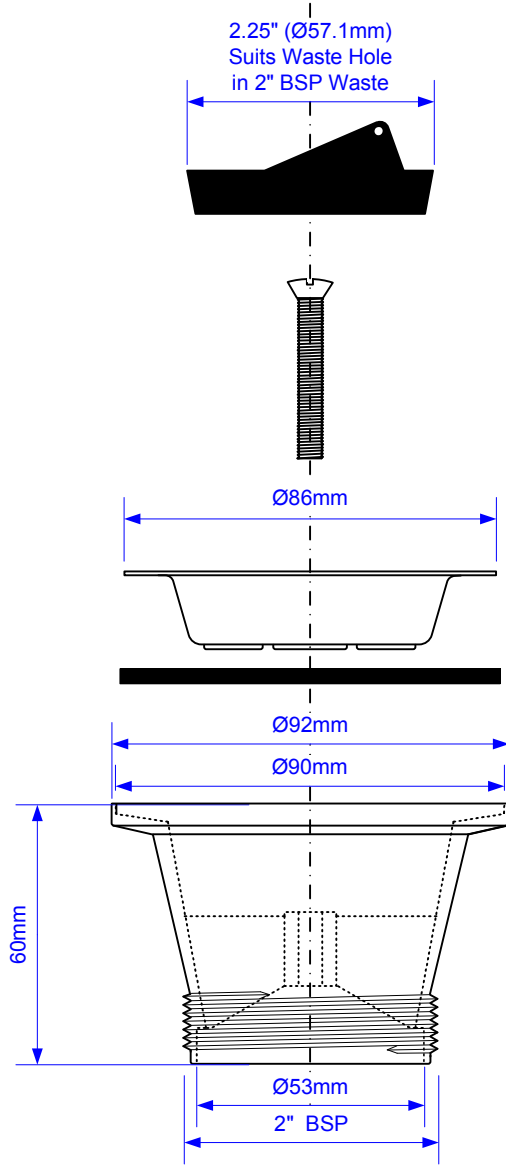

Code:

BSW21P

© McALPINE
13/05/2005

Drawing verified
correct as of:

11/03/2016
RM

DRAWN BY

RM

REVISED

11/03/2016

FILENAME

BSW21P.VSD

SCALE

1: 1.75

DATE

11/03/2016