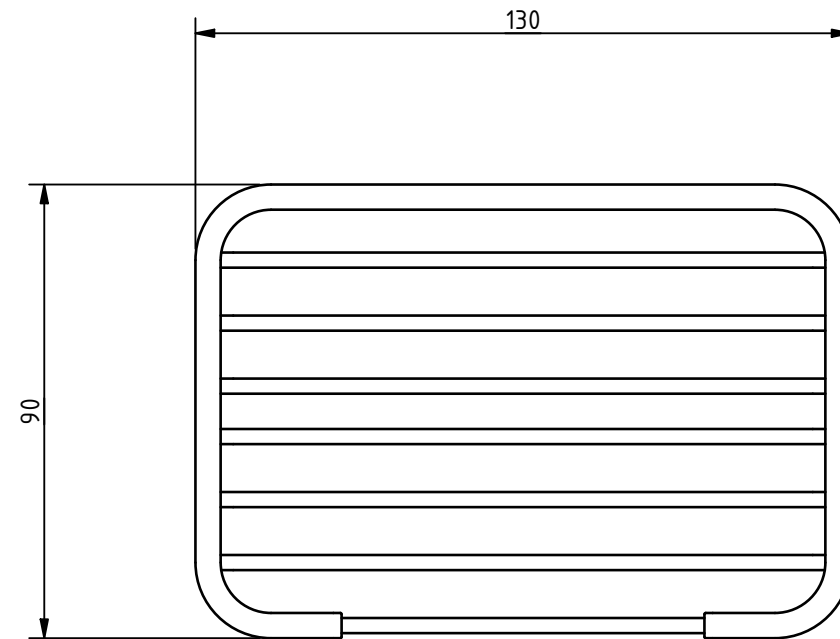

PRODUCT INFO: 343013 - SHOWER BASKET

ALL DIMENSIONS ARE IN mm UNLESS STATED OTHERWISE

MKT-343013 REV 1

DISCLAIMER: NYMAS GROUP MAKES EVERY EFFORT TO ENSURE THAT THE INFORMATION PROVIDED ON THIS DRAWING IS CORRECT. HOWEVER, WE CANNOT GUARANTEE THIS, AND ACCEPT NO LIABILITY FOR ANY INFORMATION OR ADVICE GIVEN ON THIS DRAWING.