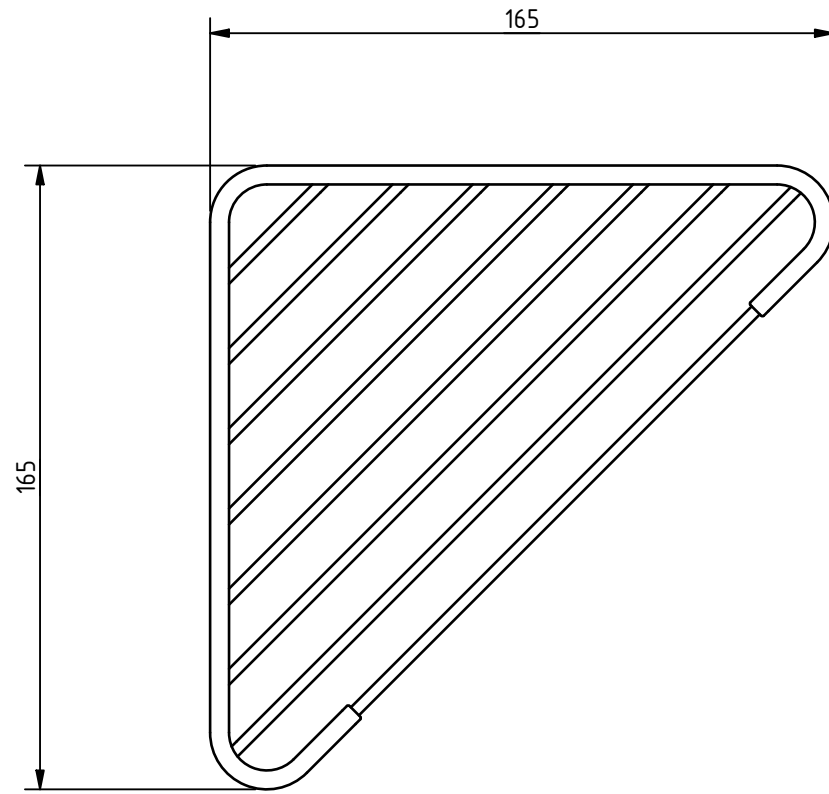

PRODUCT INFO: 343012 - CORNER SHOWER BASKET

ALL DIMENSIONS ARE IN mm UNLESS STATED OTHERWISE

MKT-343012 REV 1

DISCLAIMER: NYMAS GROUP MAKES EVERY EFFORT TO ENSURE THAT THE INFORMATION PROVIDED ON THIS DRAWING IS CORRECT. HOWEVER, WE CANNOT GUARANTEE THIS, AND ACCEPT NO LIABILITY FOR ANY INFORMATION OR ADVICE GIVEN ON THIS DRAWING.