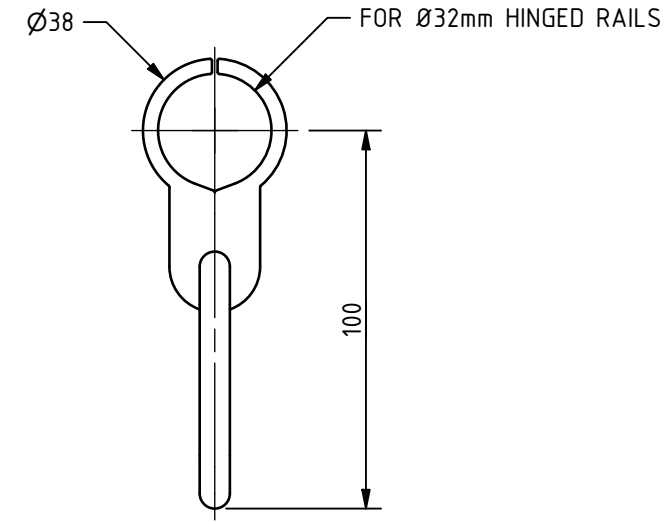

PRODUCT INFO: 211000 - REMOVABLE TOILET ROLL HOLDER FOR STAINLESS STEEL HINGED SUPPORT RAIL

ALL DIMENSIONS ARE IN mm UNLESS STATED OTHERWISE

MKT-211000 REV 1

DISCLAIMER: NYMAS GROUP MAKES EVERY EFFORT TO ENSURE THAT THE INFORMATION PROVIDED ON THIS DRAWING IS CORRECT. HOWEVER, WE CANNOT GUARANTEE THIS, AND ACCEPT NO LIABILITY FOR ANY INFORMATION OR ADVICE GIVEN ON THIS DRAWING.