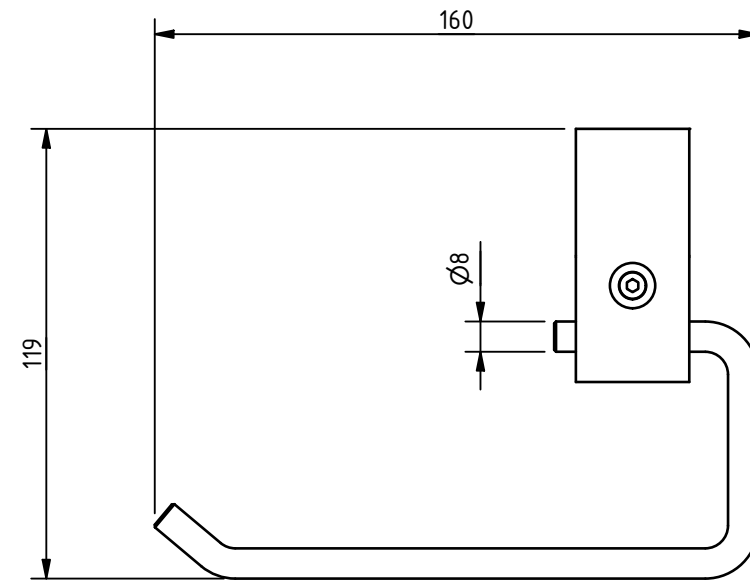

PRODUCT INFO: 211000 - REMOVABLE TOILET ROLL HOLDER FOR STAINLESS STEEL HINGED SUPPORT RAIL

ALL DIMENSIONS ARE IN mm UNLESS STATED OTHERWISE

MKT-211000 REV 1

DISCLAIMER: NYMAS GROUP MAKES EVERY EFFORT TO ENSURE THAT THE INFORMATION PROVIDED ON THIS DRAWING IS CORRECT. HOWEVER, WE CANNOT GUARANTEE THIS, AND ACCEPT NO LIABILITY FOR ANY INFORMATION OR ADVICE GIVEN ON THIS DRAWING.