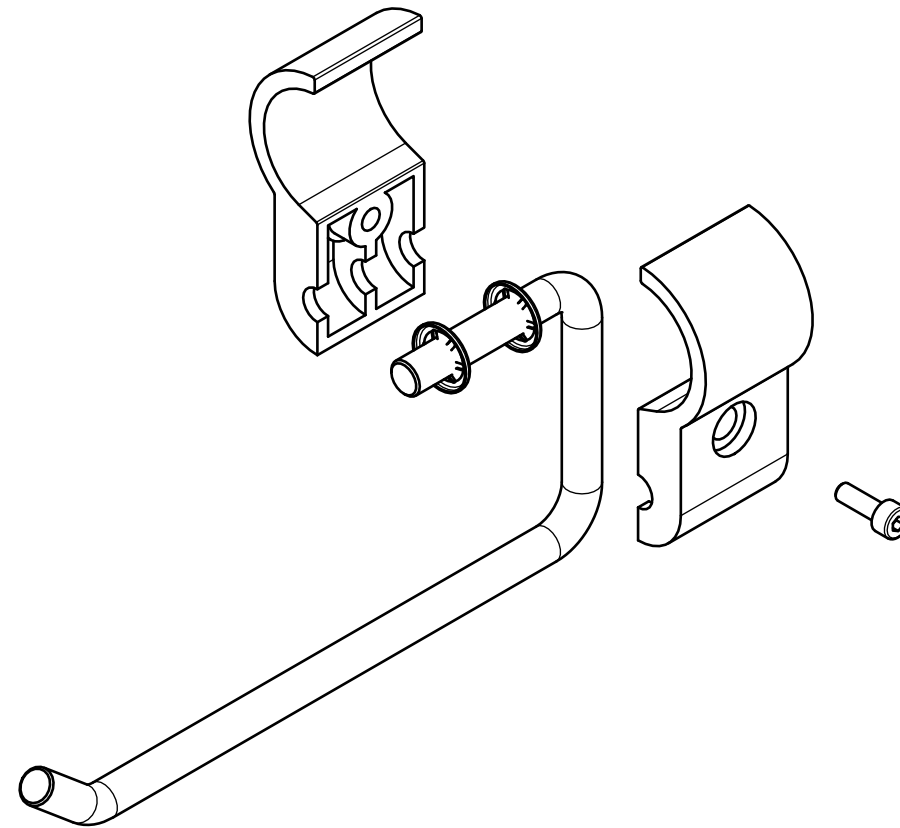

PRODUCT INFO: 211000 - REMOVABLE TOILET ROLL HOLDER FOR STAINLESS STEEL HINGED SUPPORT RAIL

ALL DIMENSIONS ARE IN mm UNLESS STATED OTHERWISE

MKT-211000 REV 1

DISCLAIMER: NYMAS GROUP MAKES EVERY EFFORT TO ENSURE THAT THE INFORMATION PROVIDED ON THIS DRAWING IS CORRECT. HOWEVER, WE CANNOT GUARANTEE THIS, AND ACCEPT NO LIABILITY FOR ANY INFORMATION OR ADVICE GIVEN ON THIS DRAWING.