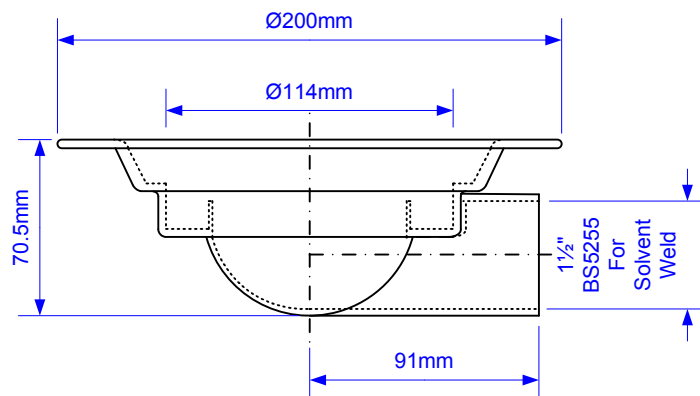

Code:

Untrapped Gully with 1 1/2" Outlet for use with Tiled Flooring.

MALPINE
Plumbing Products

**Each
product
uses this
Trap Body**

Drawing verified
correct as of:

28/08/2017
RM

DRAWN BY

RM

REVISED

SCALE

1: 3

FILENAME
UNTRAPPED 1.5-INCH TILED
FLOORING GULLIES.VSD

DATE

28/08/2017