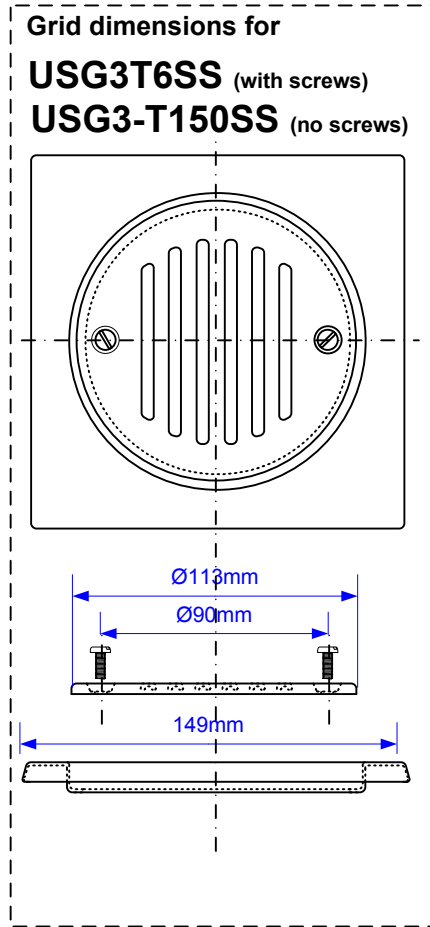

Code:

Untrapped Gully with 1 1/2" Outlet for use with Tiled Flooring.

MALPINE
Plumbing Products

**Each
product
uses this
Trap Body**

Drawing verified
correct as of:

28/08/2017
RM

DRAWN BY

RM

REVISED

SCALE

1: 3

FILENAME
UNTRAPPED 1.5-INCH TILED
FLOORING GULLIES.VSD

DATE

28/08/2017