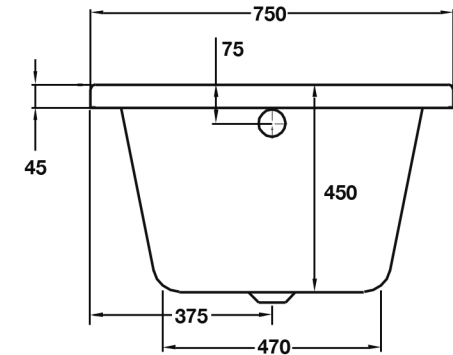

Lorenzo Series

1700 x 750 Bath - Single Ended

TISSINO

Designed to Inspire
Made to Experience

TISSINO

T 0345 582 8000
E info@tissino.co.uk
W tissino.co.uk

2 Lyncastle Road
Appleton Thorn
Warrington WA4 4SN

We reserve the right to
change this information
without prior notice