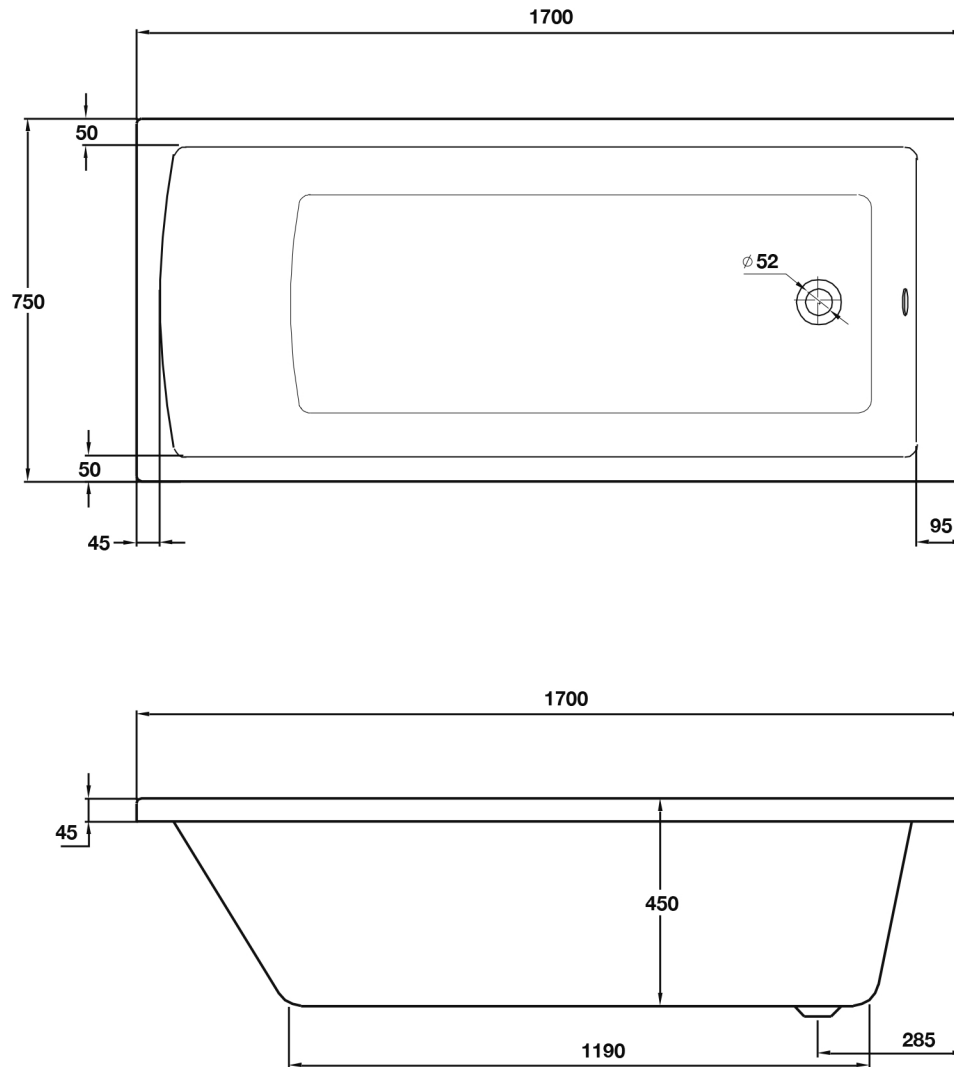

Lorenzo Series

1700 x 750 Bath - Single Ended

TISSINO

Designed to Inspire
Made to Experience

TISSINO

T 0345 582 8000
E info@tissino.co.uk
W tissino.co.uk

2 Lyncastle Road
Appleton Thorn
Warrington WA4 4SN

We reserve the right to
change this information
without prior notice