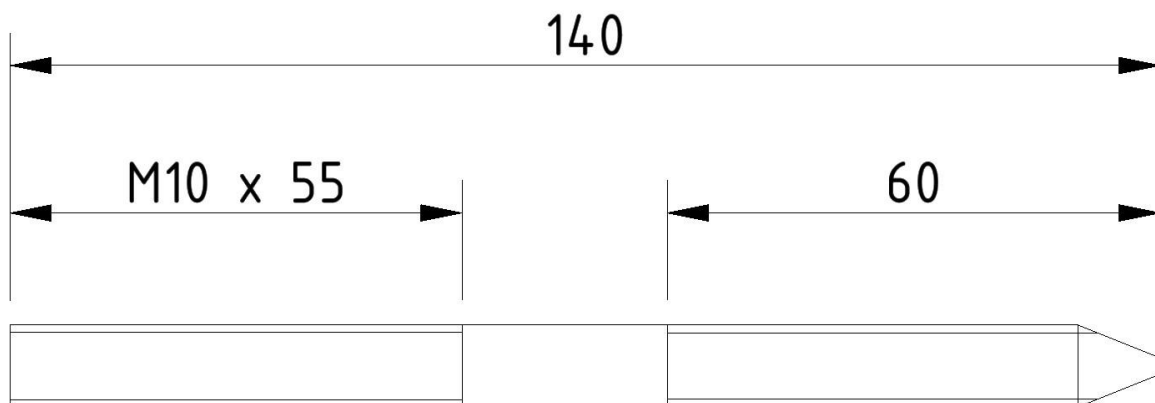

Premium basin fixing kit

Product details

Warranty:	5 years
Max rated load:	n/a
Doc M compliant:	n/a
Suitable for wet areas:	Yes

Features

- Heavy duty basin fixing
- For use with premium Doc M basin (NY02-SW-0010x-WH)

Dimensions (mm)

Product description

Premium basin fixing kit, M10 x 140mm

Product code

P-000247-X00X

Disclaimer

NYMAS Group makes every effort to ensure that the information provided on this data sheet is correct. However, we cannot guarantee this, and accept no liability for any information or advice given on this data sheet.