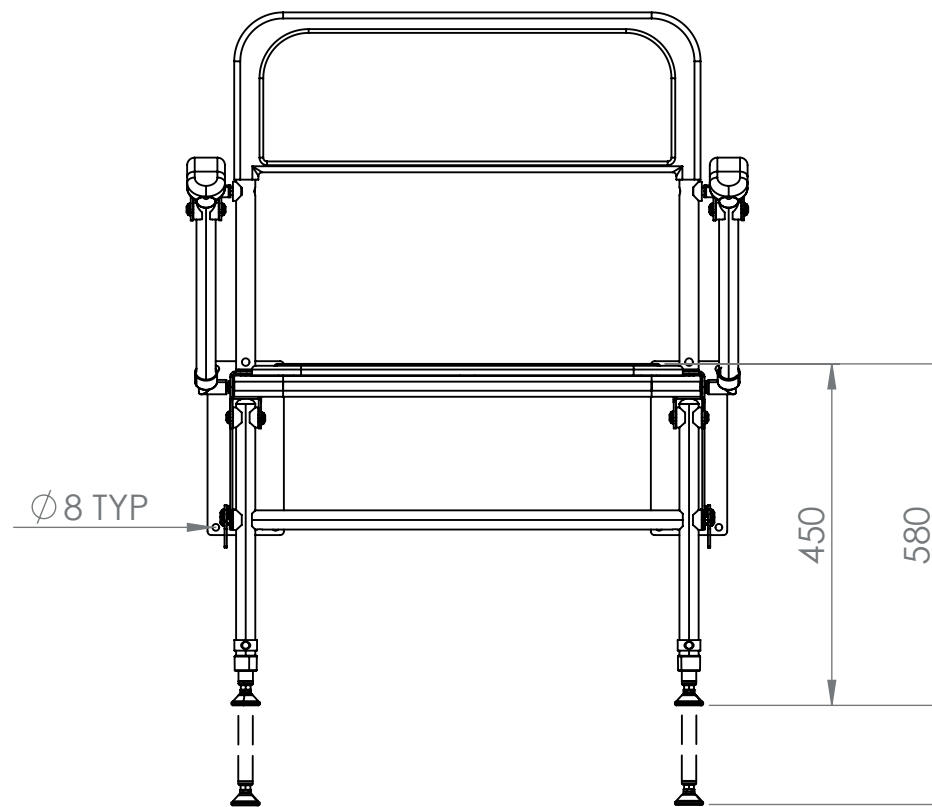

PRODUCT INFO: EB1-700: EXTRA WIDE WALL MOUNTED SHOWER SEAT WITH BACK, ARMS AND LEGS

ALL DIMENSIONS ARE IN mm UNLESS STATED OTHERWISE

REV 1

DISCLAIMER: NYMAS GROUP MAKES EVERY EFFORT TO ENSURE THAT THE INFORMATION PROVIDED ON THIS DRAWING IS CORRECT. HOWEVER, WE CANNOT GUARANTEE THIS, AND ACCEPT NO LIABILITY FOR ANY INFORMATION OR ADVICE GIVEN ON THIS DRAWING.