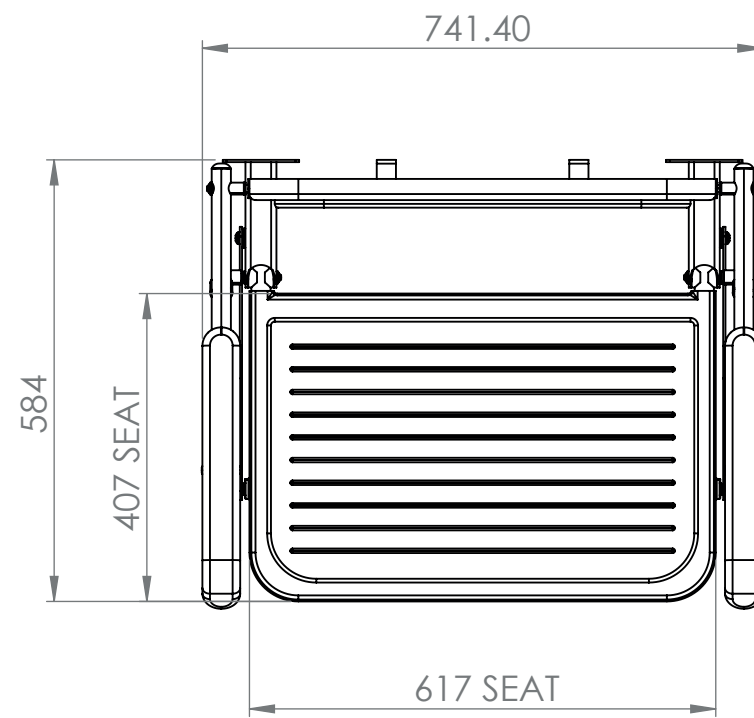

PRODUCT INFO: EB1-700: EXTRA WIDE WALL MOUNTED SHOWER SEAT WITH BACK, ARMS AND LEGS

ALL DIMENSIONS ARE IN mm UNLESS STATED OTHERWISE

REV 1

DISCLAIMER: NYMAS GROUP MAKES EVERY EFFORT TO ENSURE THAT THE INFORMATION PROVIDED ON THIS DRAWING IS CORRECT. HOWEVER, WE CANNOT GUARANTEE THIS, AND ACCEPT NO LIABILITY FOR ANY INFORMATION OR ADVICE GIVEN ON THIS DRAWING.