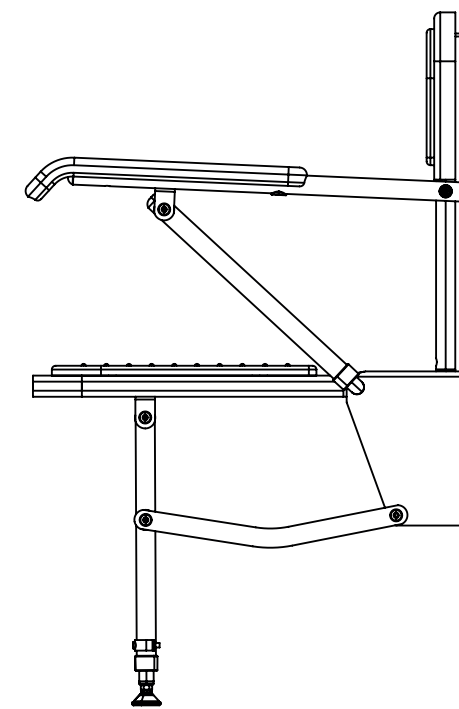

PRODUCT INFO: EB1-700: EXTRA WIDE WALL MOUNTED SHOWER SEAT WITH BACK, ARMS AND LEGS

ALL DIMENSIONS ARE IN mm UNLESS STATED OTHERWISE

REV 1

DISCLAIMER: NYMAS GROUP MAKES EVERY EFFORT TO ENSURE THAT THE INFORMATION PROVIDED ON THIS DRAWING IS CORRECT. HOWEVER, WE CANNOT GUARANTEE THIS, AND ACCEPT NO LIABILITY FOR ANY INFORMATION OR ADVICE GIVEN ON THIS DRAWING.