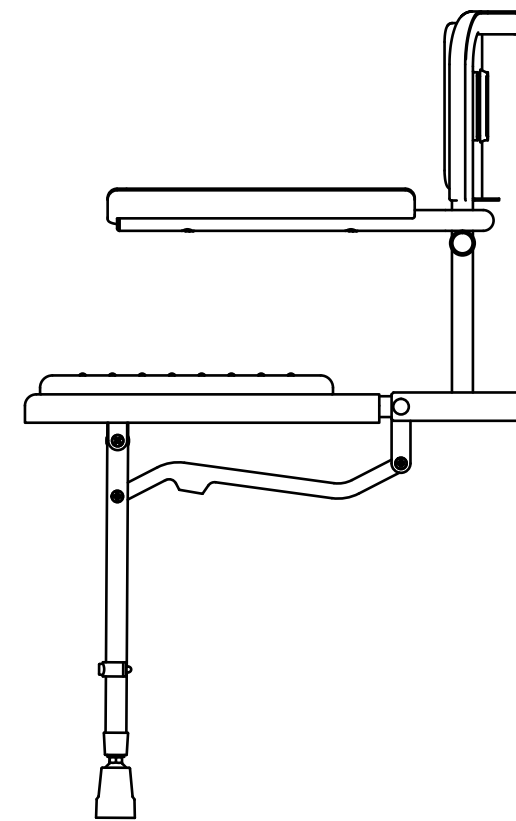

PRODUCT INFO: 130205 - WALL MOUNTED SHOWER SEAT, BACK, ARMS, LEGS, PADDED

ALL DIMENSIONS ARE IN mm UNLESS STATED OTHERWISE

MKT-130205 REV 1

DISCLAIMER: NYMAS GROUP MAKES EVERY EFFORT TO ENSURE THAT THE INFORMATION PROVIDED ON THIS DRAWING IS CORRECT. HOWEVER, WE CANNOT GUARANTEE THIS, AND ACCEPT NO LIABILITY FOR ANY INFORMATION OR ADVICE GIVEN ON THIS DRAWING.