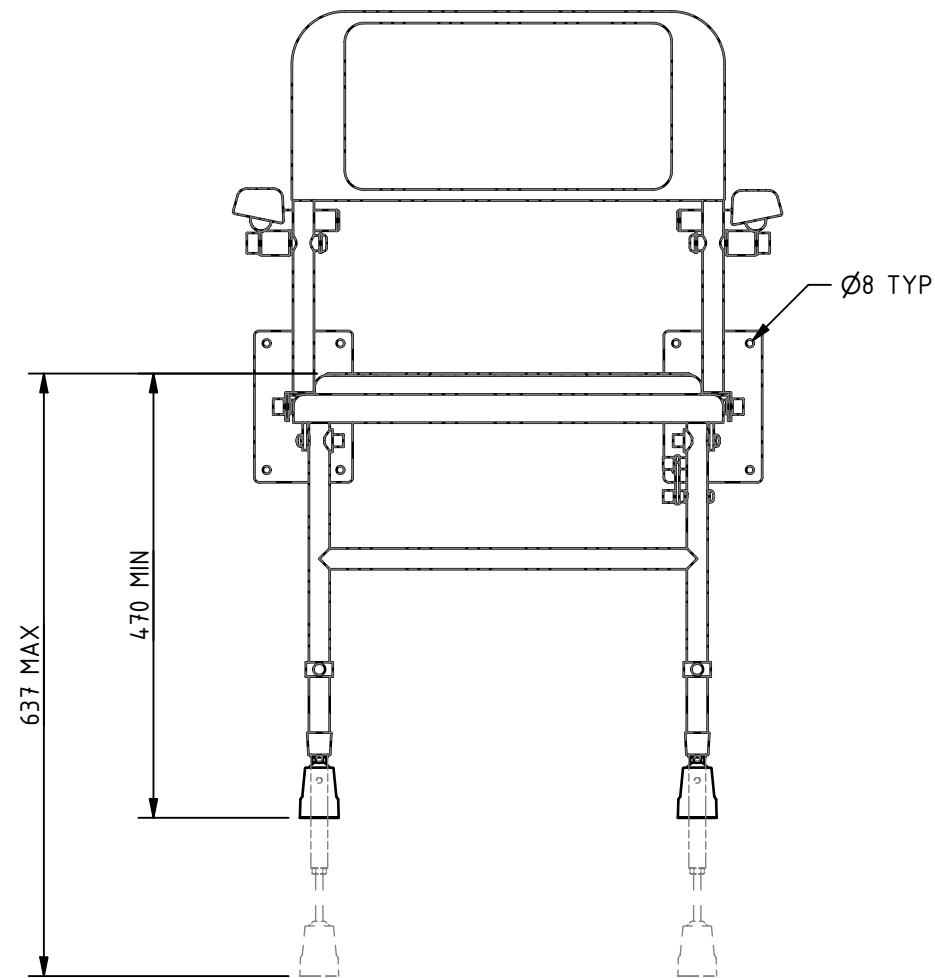

PRODUCT INFO: 130205 - WALL MOUNTED SHOWER SEAT, BACK, ARMS, LEGS, PADDED

ALL DIMENSIONS ARE IN mm UNLESS STATED OTHERWISE

MKT-130205 REV 1

DISCLAIMER: NYMAS GROUP MAKES EVERY EFFORT TO ENSURE THAT THE INFORMATION PROVIDED ON THIS DRAWING IS CORRECT. HOWEVER, WE CANNOT GUARANTEE THIS, AND ACCEPT NO LIABILITY FOR ANY INFORMATION OR ADVICE GIVEN ON THIS DRAWING.