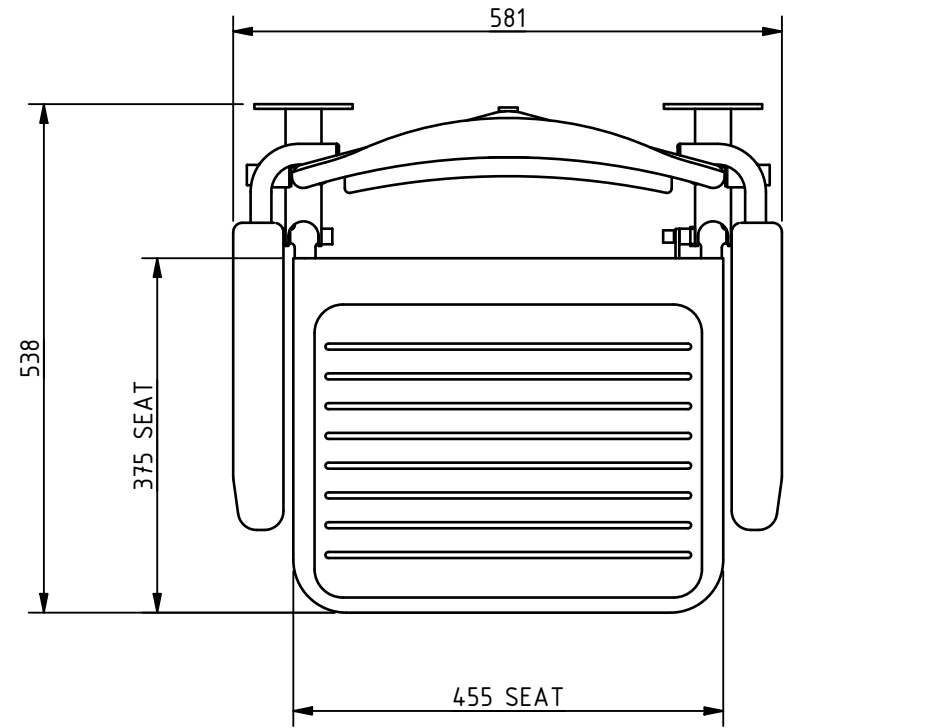

PRODUCT INFO: 130205 - WALL MOUNTED SHOWER SEAT, BACK, ARMS, LEGS, PADDED

ALL DIMENSIONS ARE IN mm UNLESS STATED OTHERWISE

MKT-130205 REV 1

DISCLAIMER: NYMAS GROUP MAKES EVERY EFFORT TO ENSURE THAT THE INFORMATION PROVIDED ON THIS DRAWING IS CORRECT. HOWEVER, WE CANNOT GUARANTEE THIS, AND ACCEPT NO LIABILITY FOR ANY INFORMATION OR ADVICE GIVEN ON THIS DRAWING.