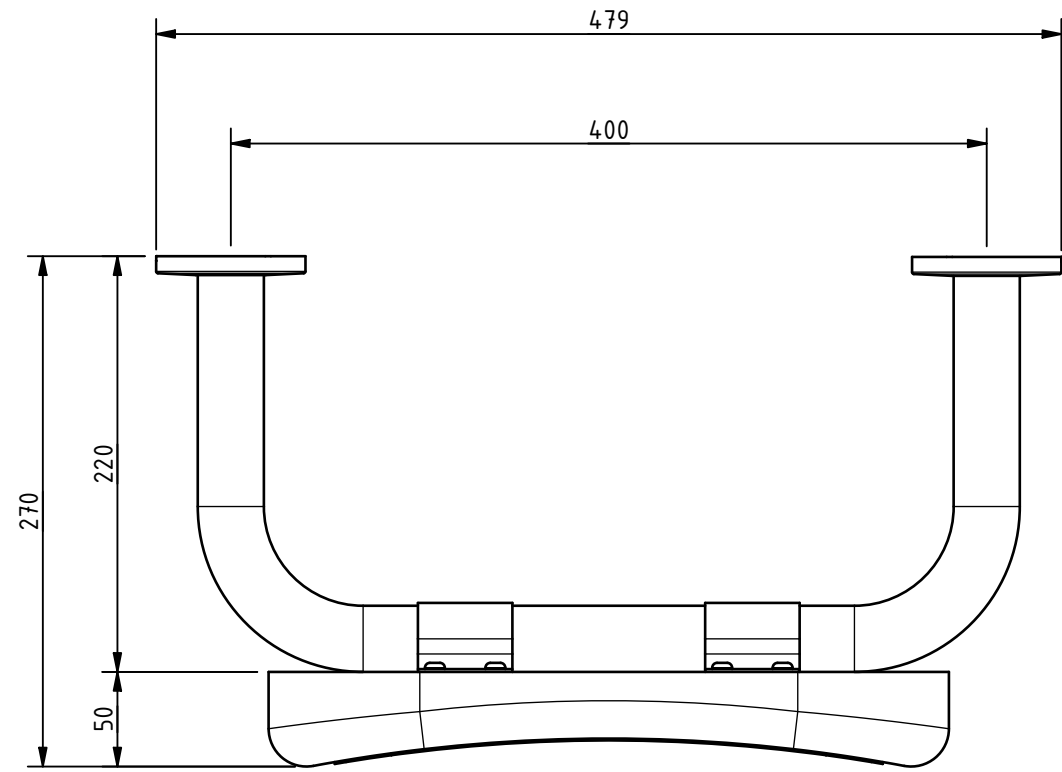

PRODUCT INFO: BR-270C - BACK REST RAIL WITH WHITE PAD, STEEL, 270mm PROJECTION, CONCEALED FIXINGS

ALL DIMENSIONS ARE IN mm UNLESS STATED OTHERWISE

MKT-BR-270C REV 1

DISCLAIMER: NYMAS GROUP MAKES EVERY EFFORT TO ENSURE THAT THE INFORMATION PROVIDED ON THIS DRAWING IS CORRECT. HOWEVER, WE CANNOT GUARANTEE THIS, AND ACCEPT NO LIABILITY FOR ANY INFORMATION OR ADVICE GIVEN ON THIS DRAWING.