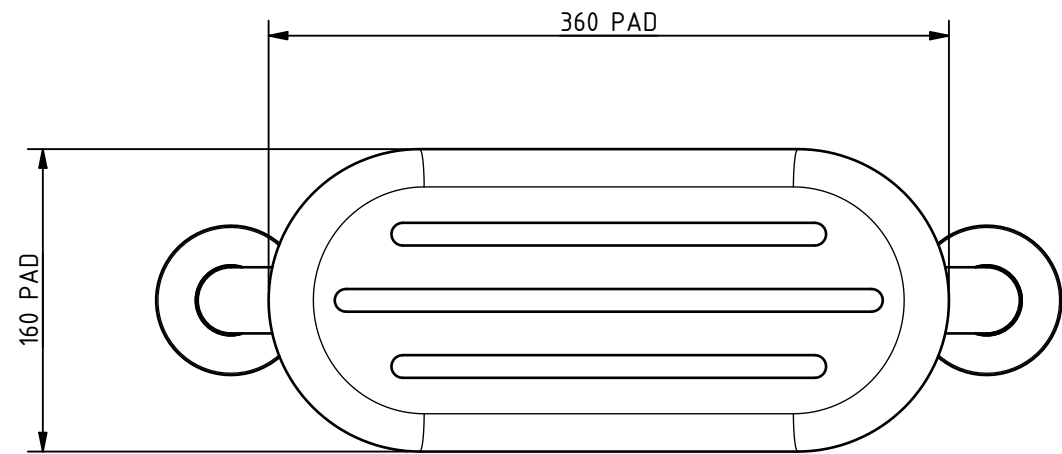

PRODUCT INFO: BR-270C - BACK REST RAIL WITH WHITE PAD, STEEL, 270mm PROJECTION, CONCEALED FIXINGS

ALL DIMENSIONS ARE IN mm UNLESS STATED OTHERWISE

MKT-BR-270C REV 1

DISCLAIMER: NYMAS GROUP MAKES EVERY EFFORT TO ENSURE THAT THE INFORMATION PROVIDED ON THIS DRAWING IS CORRECT. HOWEVER, WE CANNOT GUARANTEE THIS, AND ACCEPT NO LIABILITY FOR ANY INFORMATION OR ADVICE GIVEN ON THIS DRAWING.