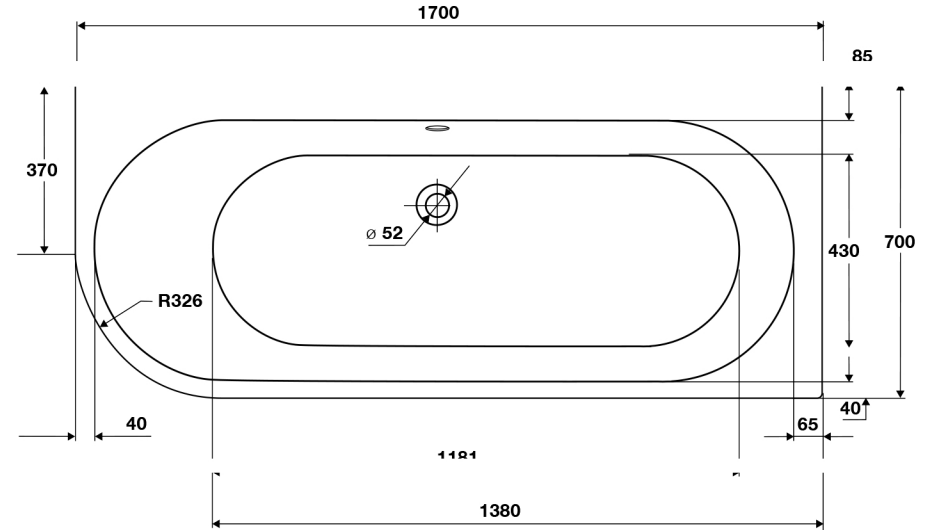

Angelo Series

TISSINO

Single Ended Bath Right Hand 1700 x 700

Designed to Inspire
Made to Experience

TAN - 303

Right Hand

TISSINO

T 0345 582 8000
E info@tissino.co.uk
W tissino.co.uk