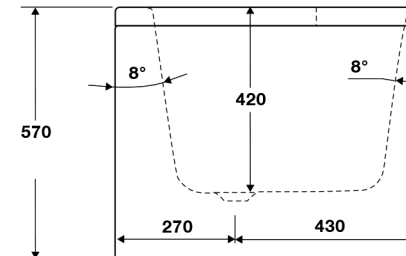

Angelo Series

TISSINO

Single Ended Bath Right Hand 1700 x 700

Designed to Inspire
Made to Experience

TAN - 303

Right Hand

TISSINO

T 0345 582 8000
E info@tissino.co.uk
W tissino.co.uk