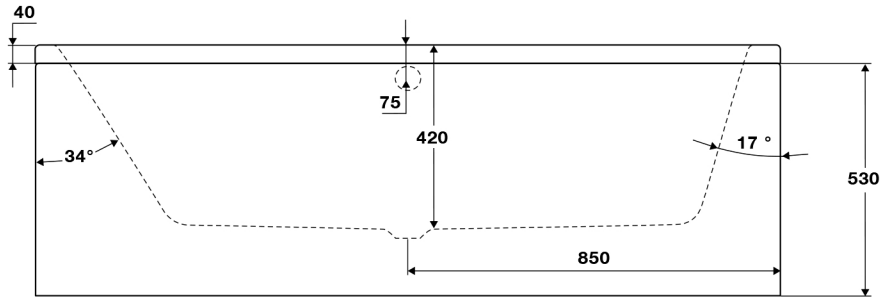

Angelo Series

TISSINO

Single Ended Bath Right Hand 1700 x 700

Designed to Inspire
Made to Experience

TAN - 303

Right Hand

TISSINO

T 0345 582 8000
E info@tissino.co.uk
W tissino.co.uk