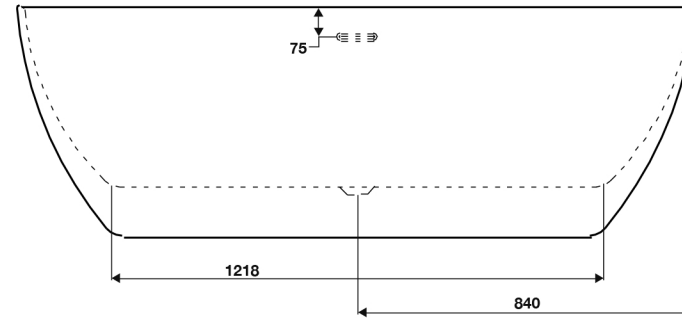

Angelo Series

Freestanding Acrylic Bath

1700 x 800mm

TAN-301

tissino

Designed to Inspire
Made to Experience

tissino

T 0345 582 8000
E info@tissino.co.uk
W tissino.co.uk

2 Lyncastle Road
Appleton Thorn
Warrington WA4 4SN

We reserve the right to
change this information
without prior notice