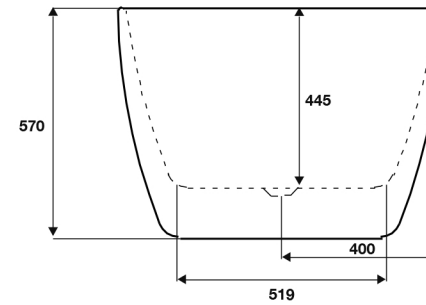

Angelo Series

Freestanding Acrylic Bath

1700 x 800mm

TAN-301

tissino

Designed to Inspire
Made to Experience

tissino

T 0345 582 8000
E info@tissino.co.uk
W tissino.co.uk

2 Lyncastle Road
Appleton Thorn
Warrington WA4 4SN

We reserve the right to
change this information
without prior notice