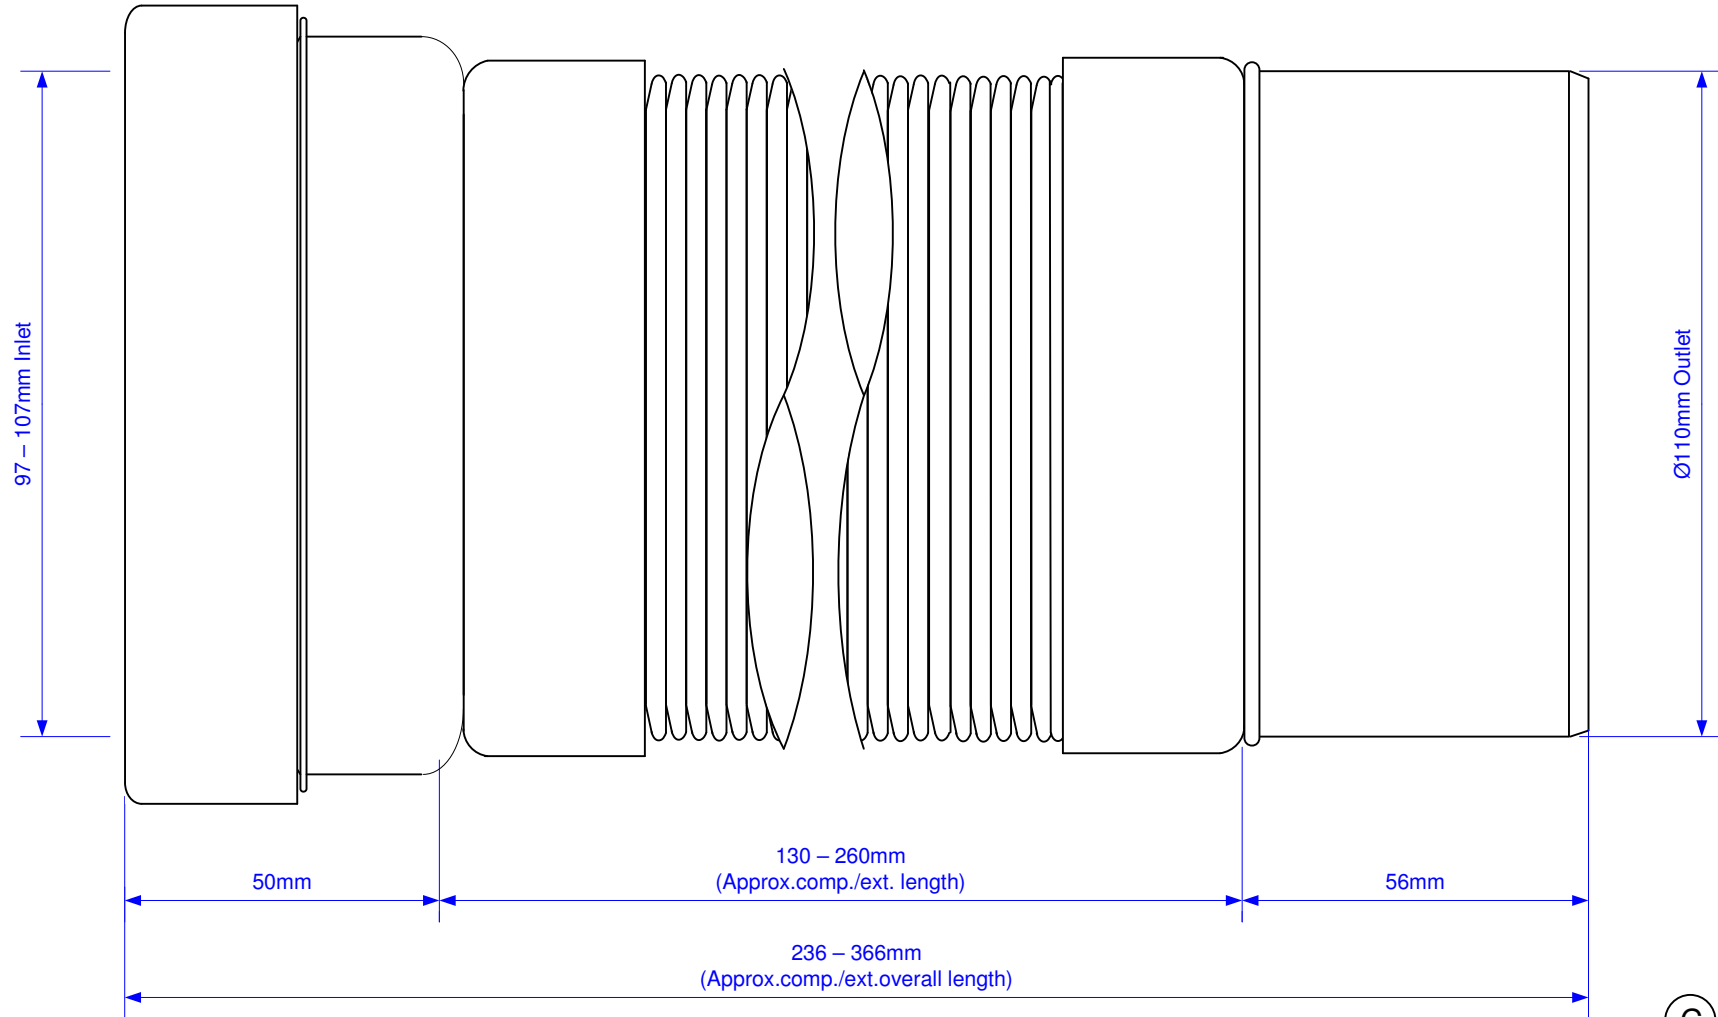

Code:

WC-F23P

© McALPINE
18/12/14

Drawing verified correct as of:

DRAWN BY	M.GILMOUR	REVISED	FILENAME
		SCALE	WC-F23P.VSD
		1: 1.25	DATE
			18/12/14