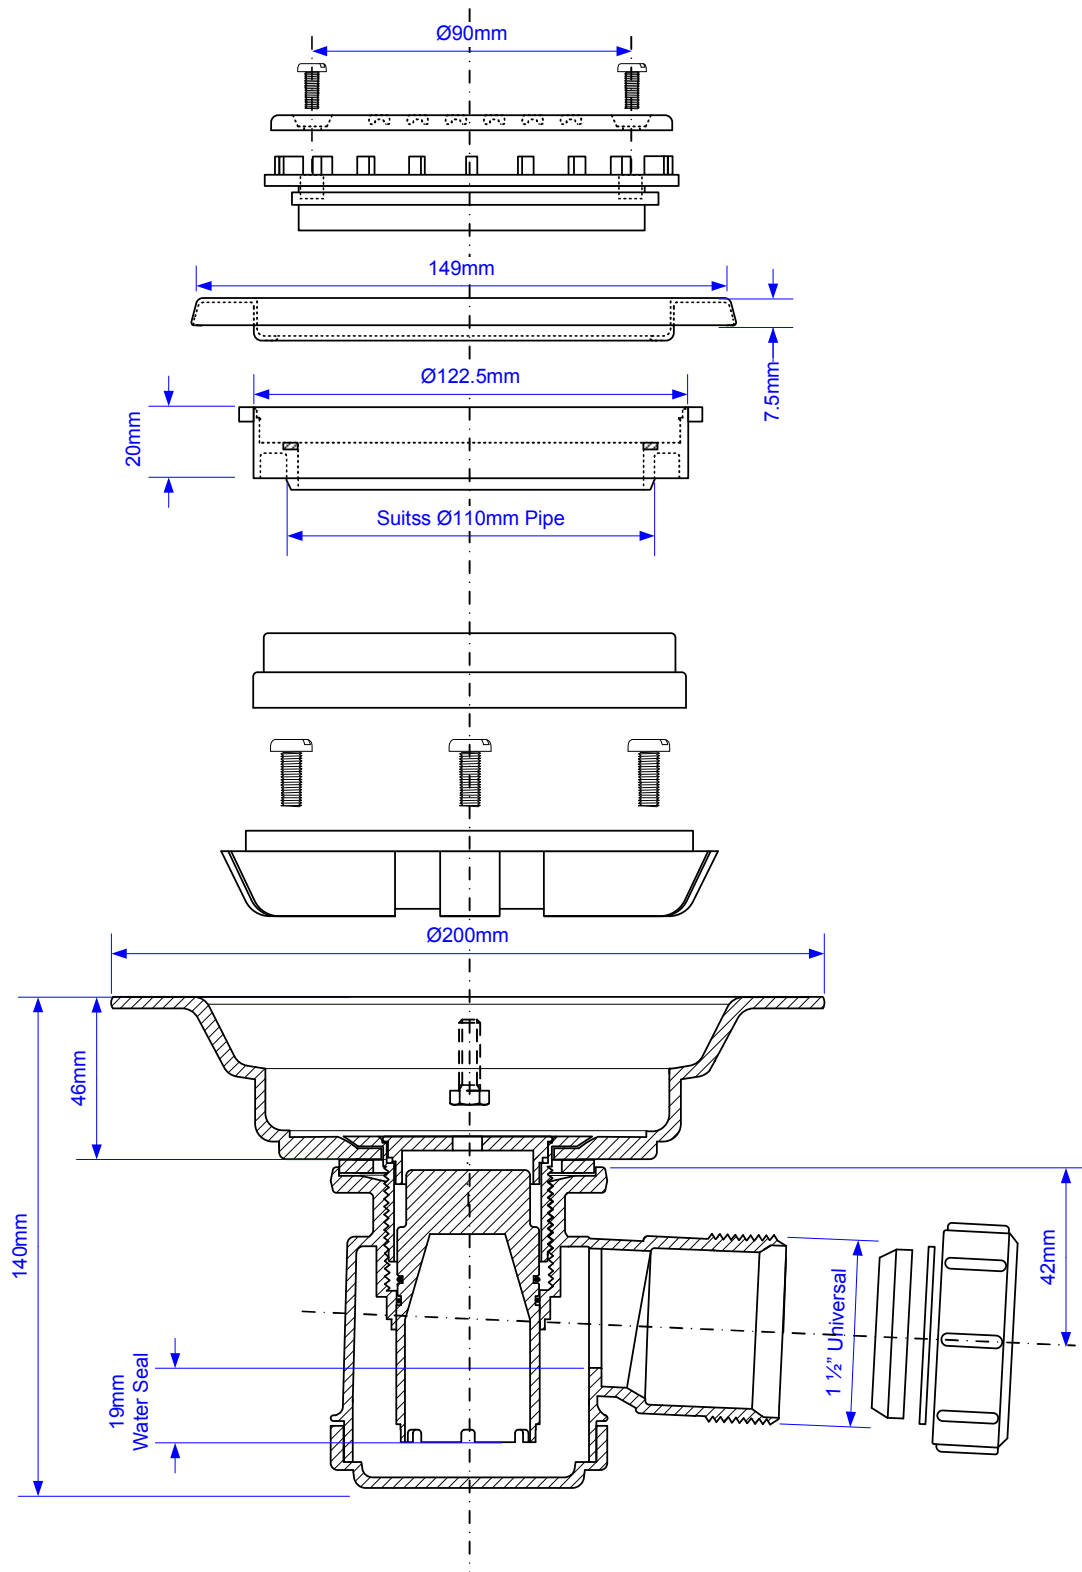

Code:

TSG1T6SS+STW1-R

© McALPINE
14/06/2011

Drawing verified
correct as of:

14/06/2011
RM

DRAWN BY
RM

REVISED

SCALE

1: 2

FILENAME

TSG1T6SS+STW1-R.VSD

DATE

14/06/2011