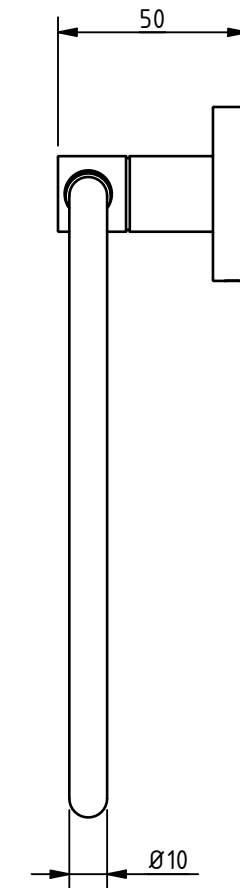

PRODUCT INFO: 343003 - TOWEL RING

ALL DIMENSIONS ARE IN mm UNLESS STATED OTHERWISE

MKT-343003 REV 1

DISCLAIMER: NYMAS GROUP MAKES EVERY EFFORT TO ENSURE THAT THE INFORMATION PROVIDED ON THIS DRAWING IS CORRECT. HOWEVER, WE CANNOT GUARANTEE THIS, AND ACCEPT NO LIABILITY FOR ANY INFORMATION OR ADVICE GIVEN ON THIS DRAWING.